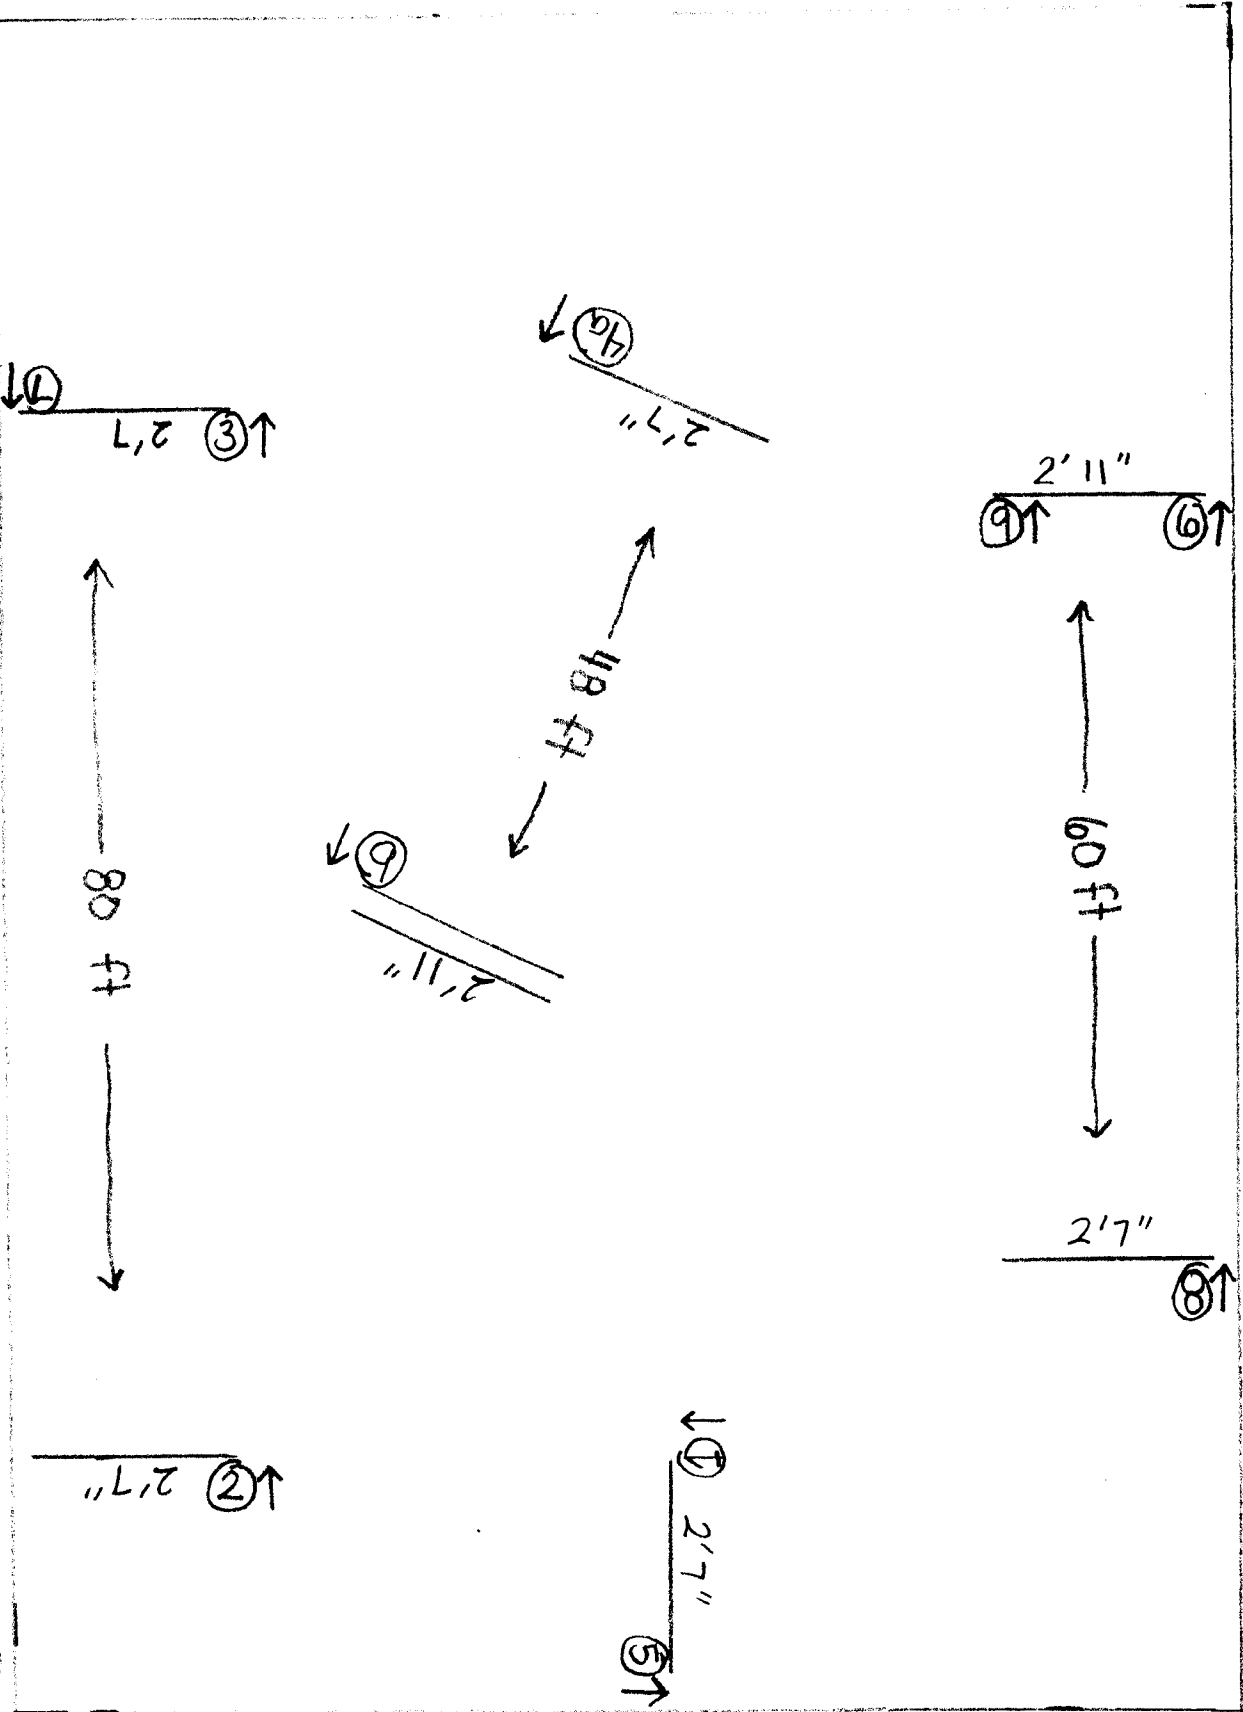

Please set course to fit your arena
 Jumps do not need to be against
 arena walls/rails

Class # 21: Novice
 * 2'7" - 2'11"
 * Double line denotes oxer

Not to scale
 Judge film from here

- * No jump off
- * Not timed
- * Numbers on Rt. denote direction