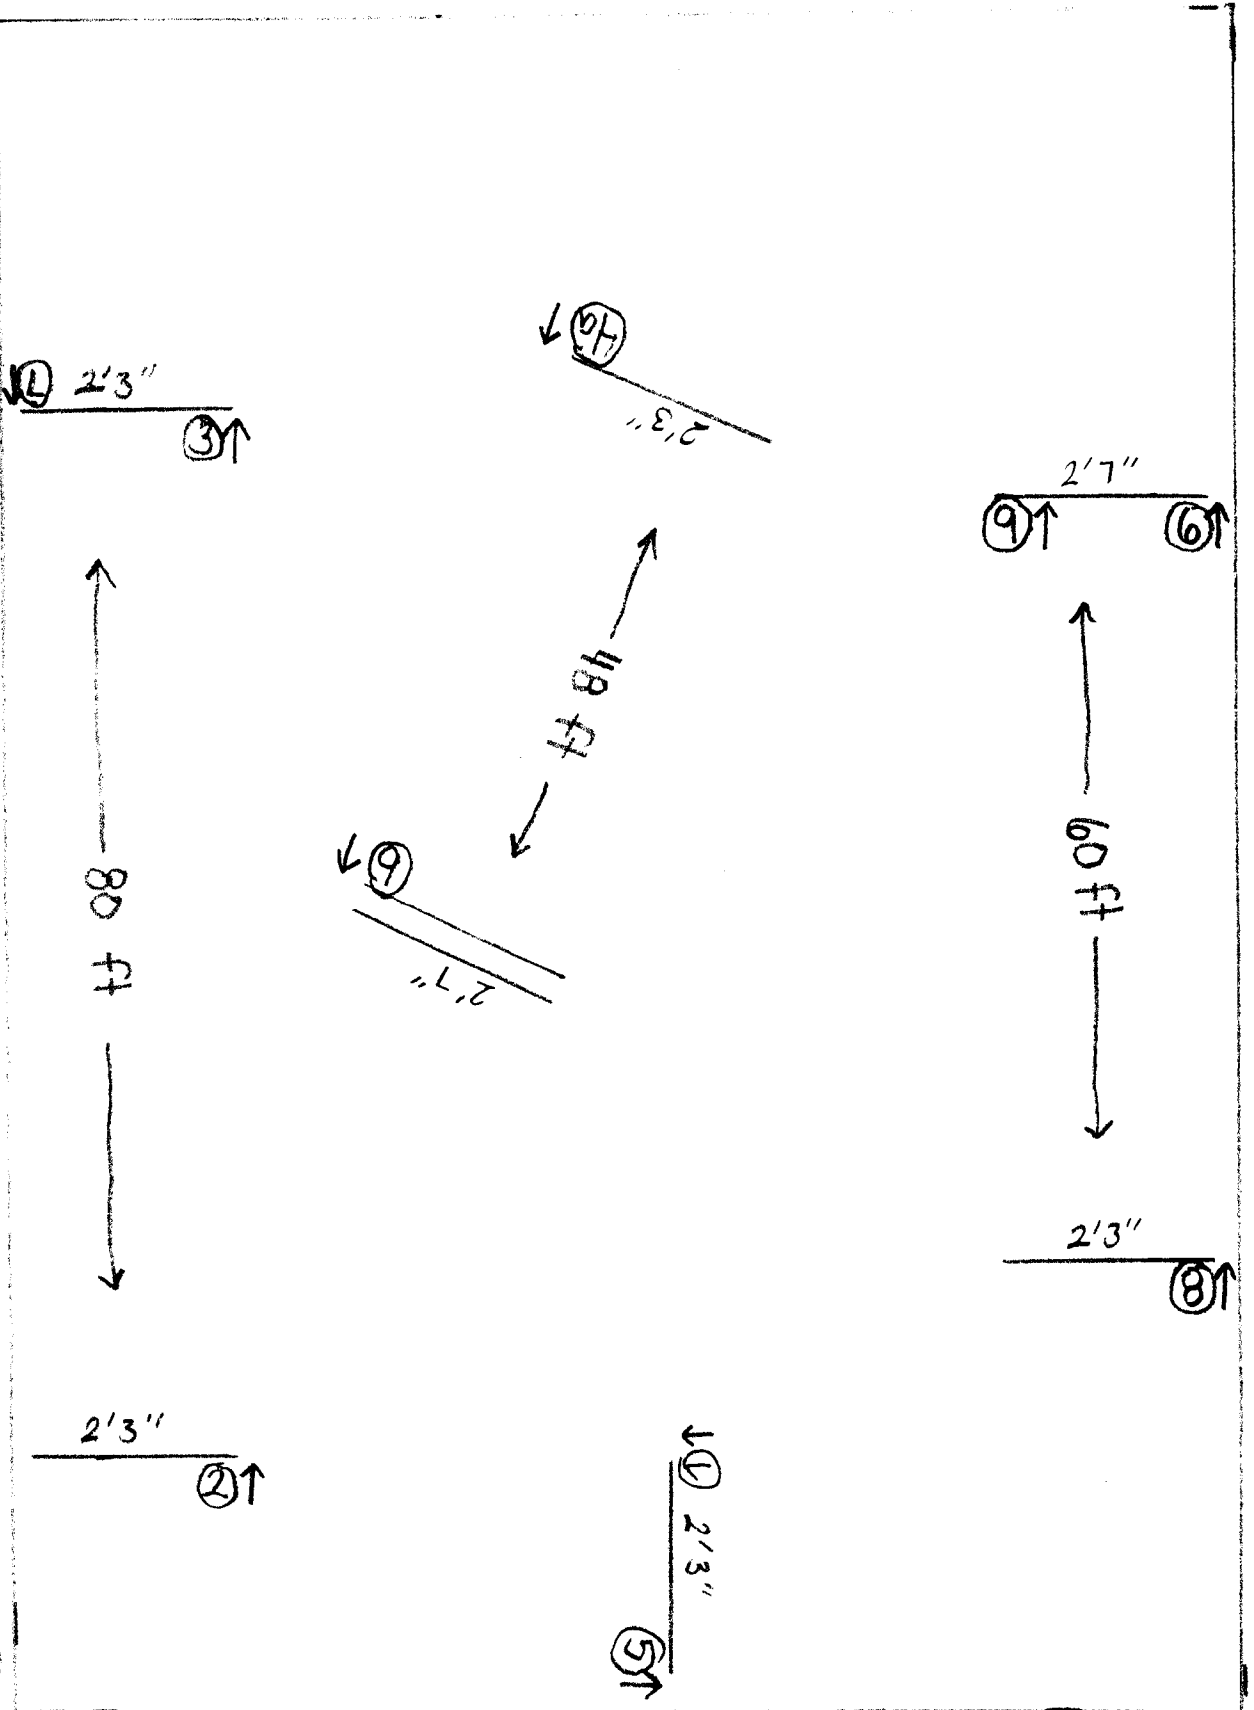

Please set course to fit your arena
 Jumps do not need to be against
 arena walls/rails

Class # 20: Beg. Novice
 * 2'3" - 2'7"
 * Double line denotes over

Not to scale

Judge
 Please film from here

- * No jump off
- * Not timed
- * Numbers on Pt. denote direction