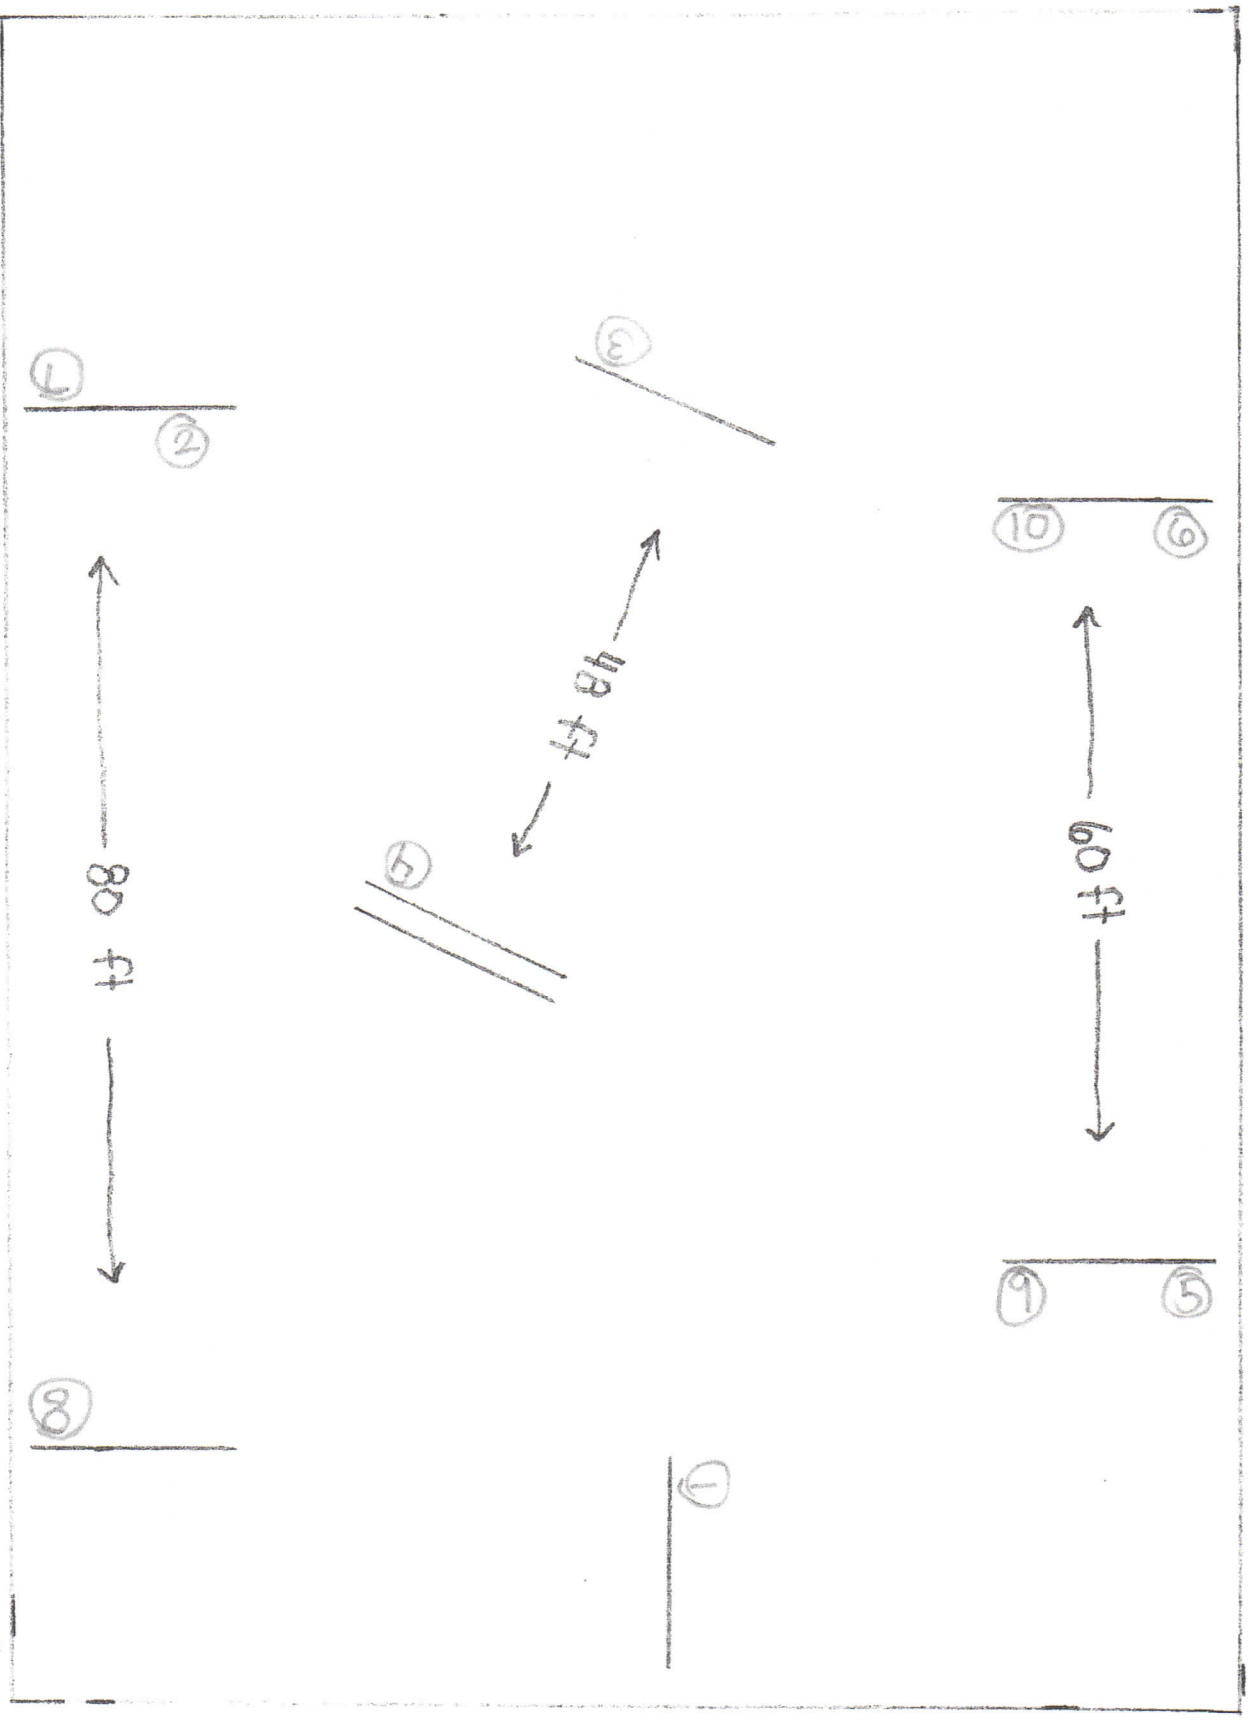

Please set course to fit your arena
jumps do not need to be against
arena walls/rails

* Double line is
on over.

Jumpers Course 2 Classes 4/6
All fences set 3'

Not to Scale

Judge
Please film from here

* No jump off
* Not timed

Please set course to fit your arena
Jumps do not need to be against
arena walls/rails

*Double line is an
Oxer.

Jumpers Course 2 Class 47

All fences 3' 11"

Not to scale

Judge
Please film from here

* No jump off
* Not timed

Please set course to fit your arena
 Jumps do not need to be against
 arena walls/rails

Jumpers Course 3 Class 4B
 All fences 3'

Not to scale

Judge
 please film from here

* No jump off
 * Not timed