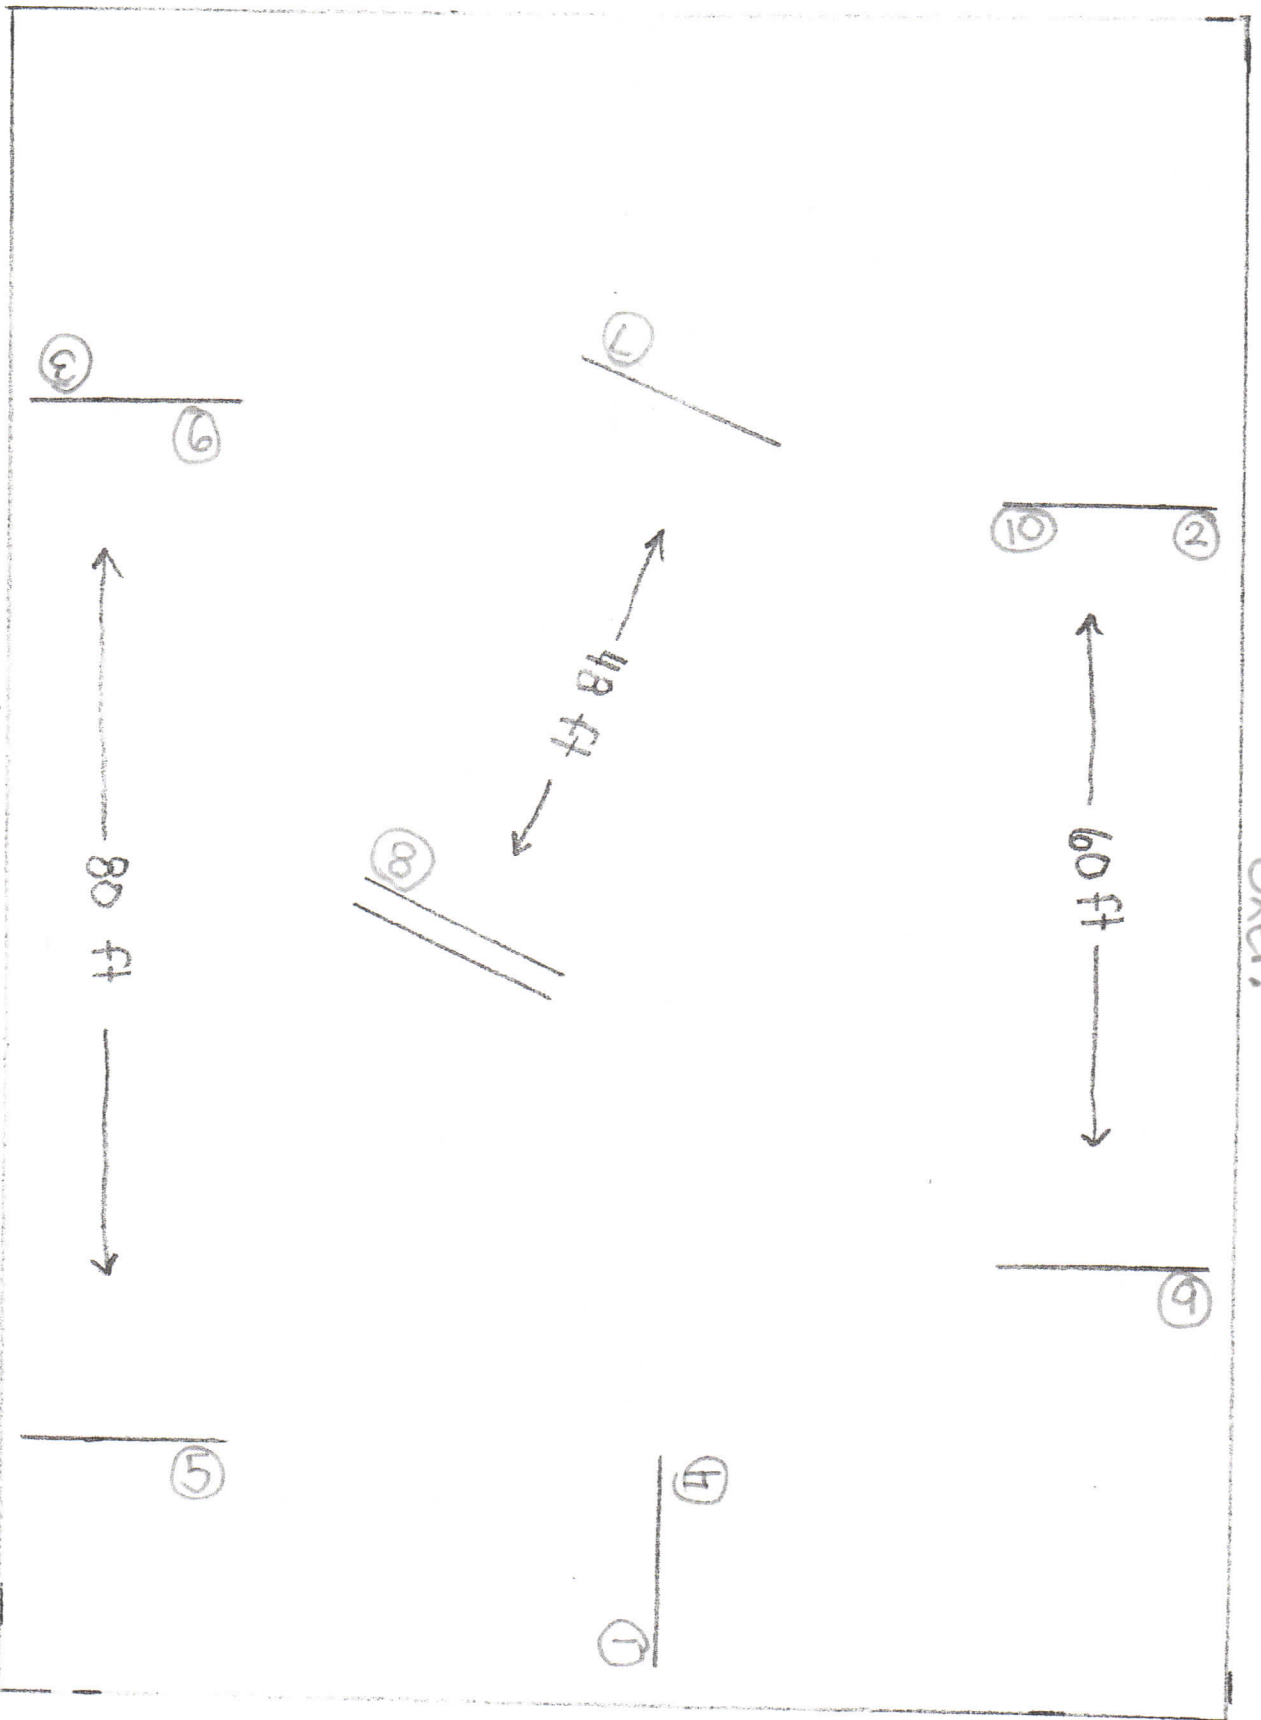

Please set course to fit your arena
jumps do not need to be against
arena walls/rails

* Double line is
on over.

Jumpers Course 2 Classes 4/6
All fences set 3'

Not to Scale

Judge
Please film from here

* No jump off
* Not timed

Please set course to fit your arena
Jumps do not need to be against
arena walls/rails

*Double line is an
Oxer.

Jumpers Course 2 Class 47

All fences 3' 11"

Not to scale

Judge
Please film from here

* No jump off
* Not timed