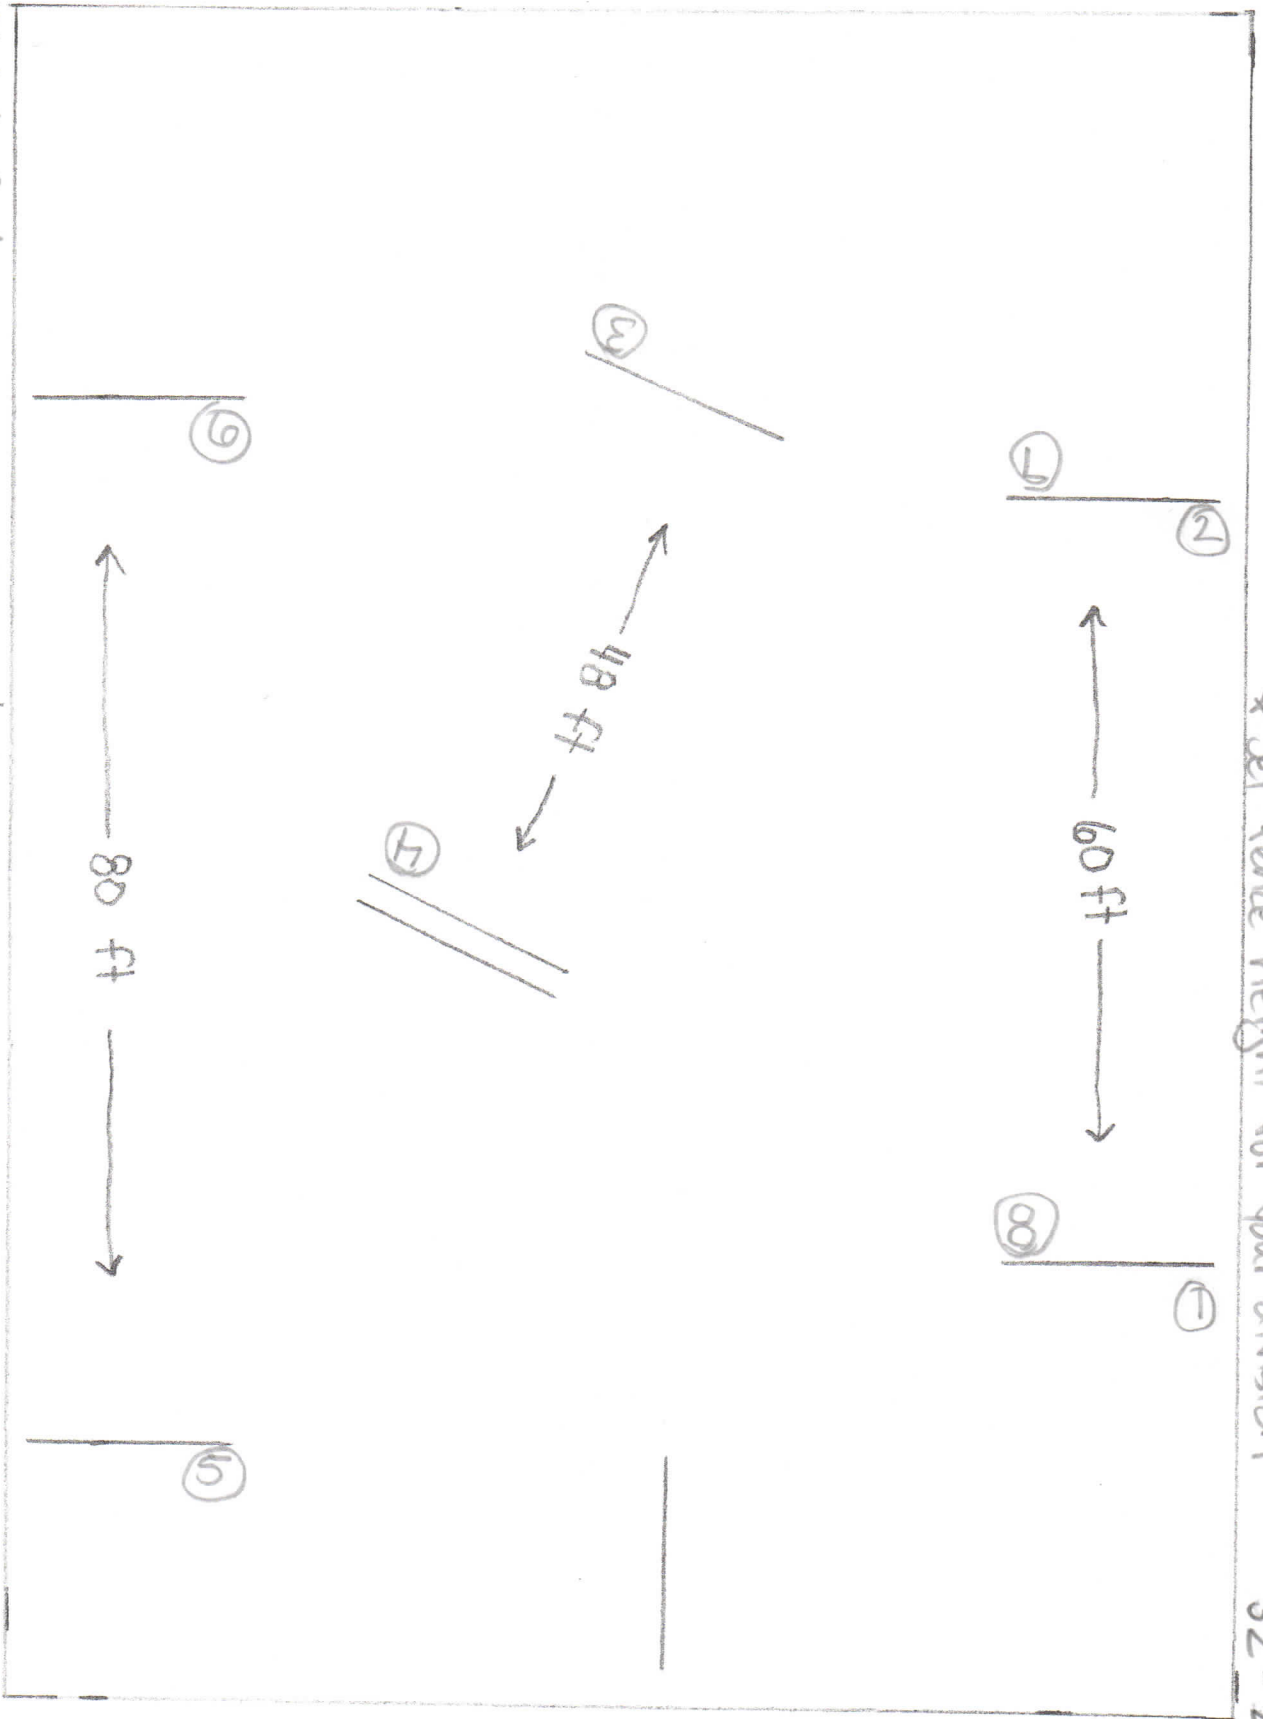

Please set course to fit your arena
Jumps do not need to be against
arena walls/rails

Hunters Leadline class 24
Poles on the ground

Not to scale

Judge
Please film from here

* No jump off
* Not timed

of horse

Please set course to fit your arena
 Jumps do not need to be against arena walls/rails

- * Double line is an oxer
- * Set fence height for your division

Hunters/O/F Class 26, 28-rails
 29 - 2'
 32 - 2'6"

Not to scale

Judge
 Please film from here

- * No jump off
- * Not timed

Please set course to fit your arena
jumps do not need to be against
arena walls/rails

* Double line is an oxer
* Set fence height for your division

Hunters Equitation Class 27-X-rails

30-2'
33-2 1/6"

Not to scale

Judge
Please film from here

* No jump off
* Not timed