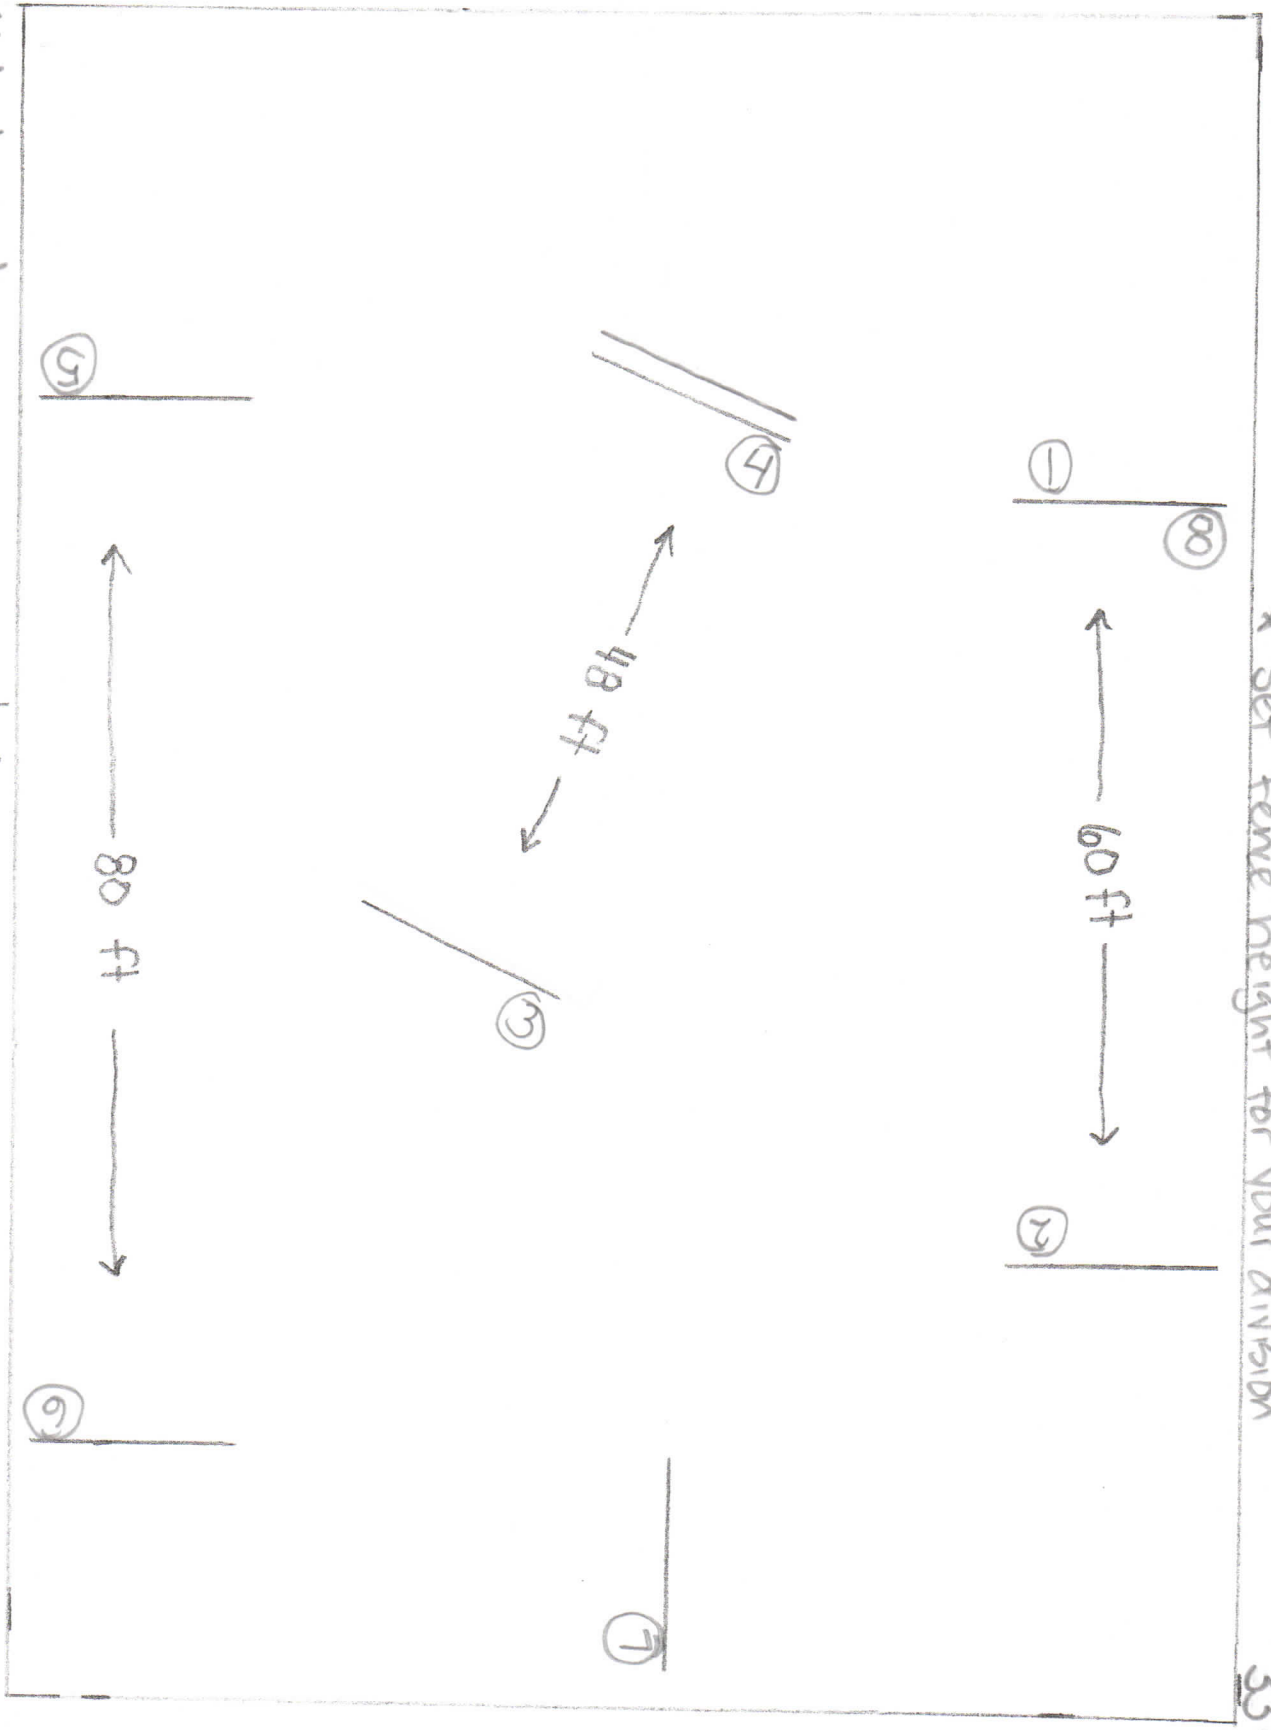

Not to scale

Judge
 Please film from here

- * No jump off
- * Not timed

Please set course to fit your arena
jumps do not need to be against
arena walls/rails

* Double line is an oxer
* Set fence height for your division

Hunters Equitation Class 27-X-rails

30-2'
33-2 1/6"

Not to scale

Judge
Please film from here

* No jump off
* Not timed