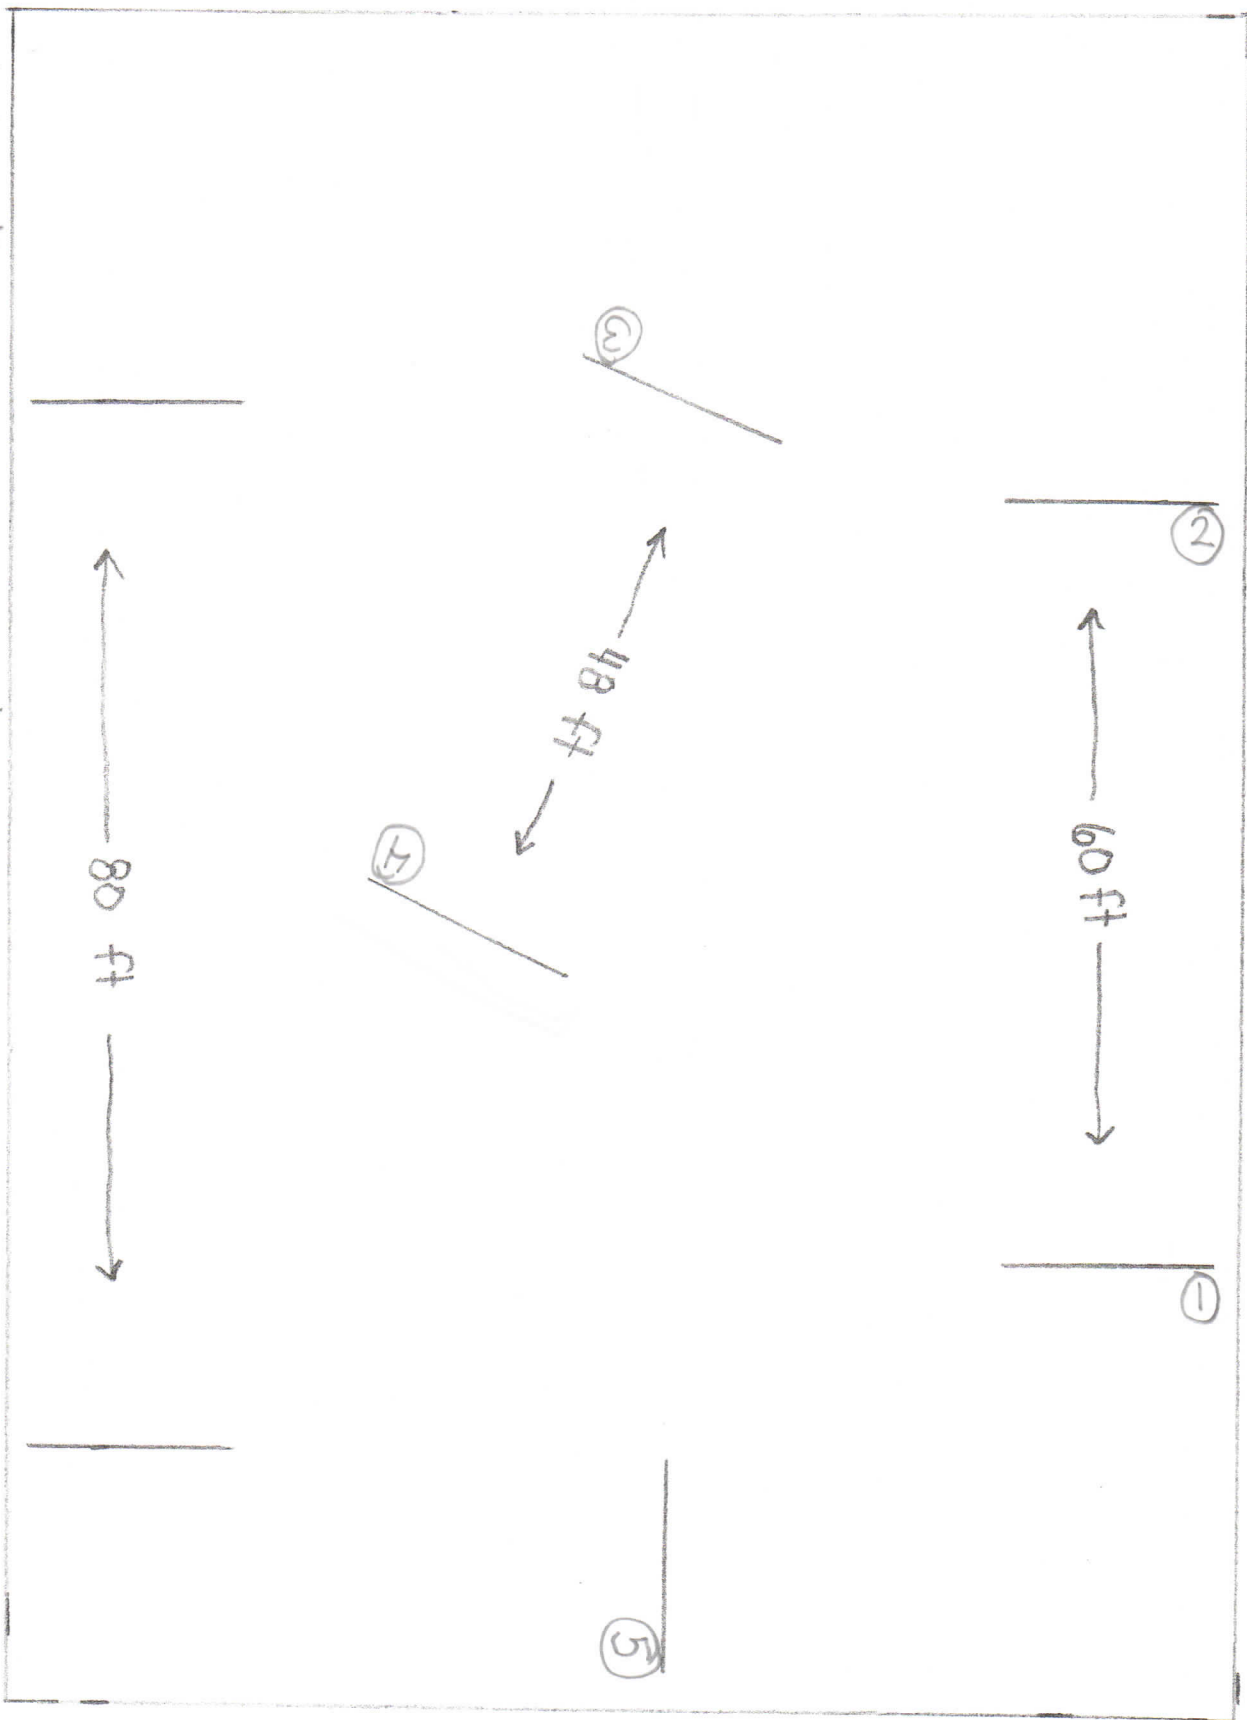

Please set course to fit your arena
Jumps do not need to be against
arena walls/rails

Hunters Leadline class 24
Poles on the ground

Not to scale

Judge
Please film from here

* No jump off
* Not timed

of horse

Please set course to fit your arena
 Jumps do not need to be against arena walls/rails

- * Double line is an oxer
- * Set fence height for your division

Hunters/O/F Class 26, 28-rails
 29 - 2'
 32 - 2'6"

Not to scale

Judge
 Please film from here

- * No jump off
- * Not timed

Please set course to fit your arena
jumps do not need to be against
arena walls/rails

* Double line is an oxer
* Set fence height for your division

Hunters Equitation Class 27-X-rails

30-2'
33-2 1/6"

Not to scale

Judge
Please film from here

* No jump off
* Not timed