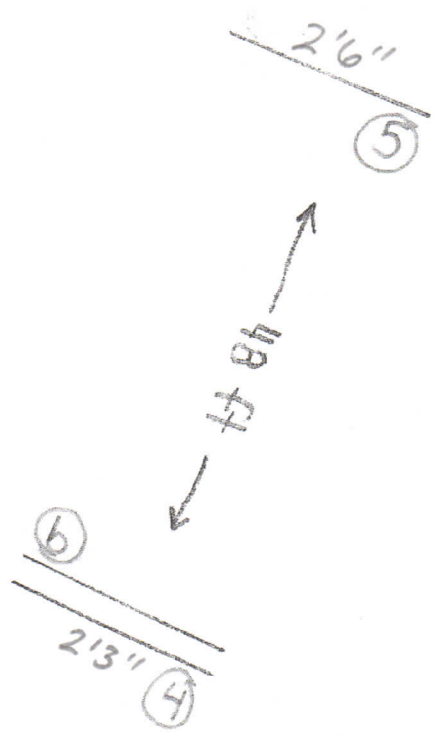

Please set course to fit your arena
jumps do not need to be against
arena walls/rails

*Double line is
an over

Jumpers Course 2 classes 43

2'3" - 2'6"

Not to Scale

Judge
Please film from here

*No jump off
*Not timed

of route

Please set course to fit your arena.
 Jumps do not need to be against arena walls/rails

*Double line is an oxer.

Jumpers Course 2 Class 4H
 2'3" - 2'6"

Not to scale

Judge
 Please film from here

* No jump off
 * Not timed

Please set course to fit your arena
 jumps do not need to be against
 arena walls/rails

* Double line is
 an over.

Jumpers Course 3 Class 45

2'3" - 2'6"

Not to scale

Judge
 please film from here

* No jump off
 * Not timed