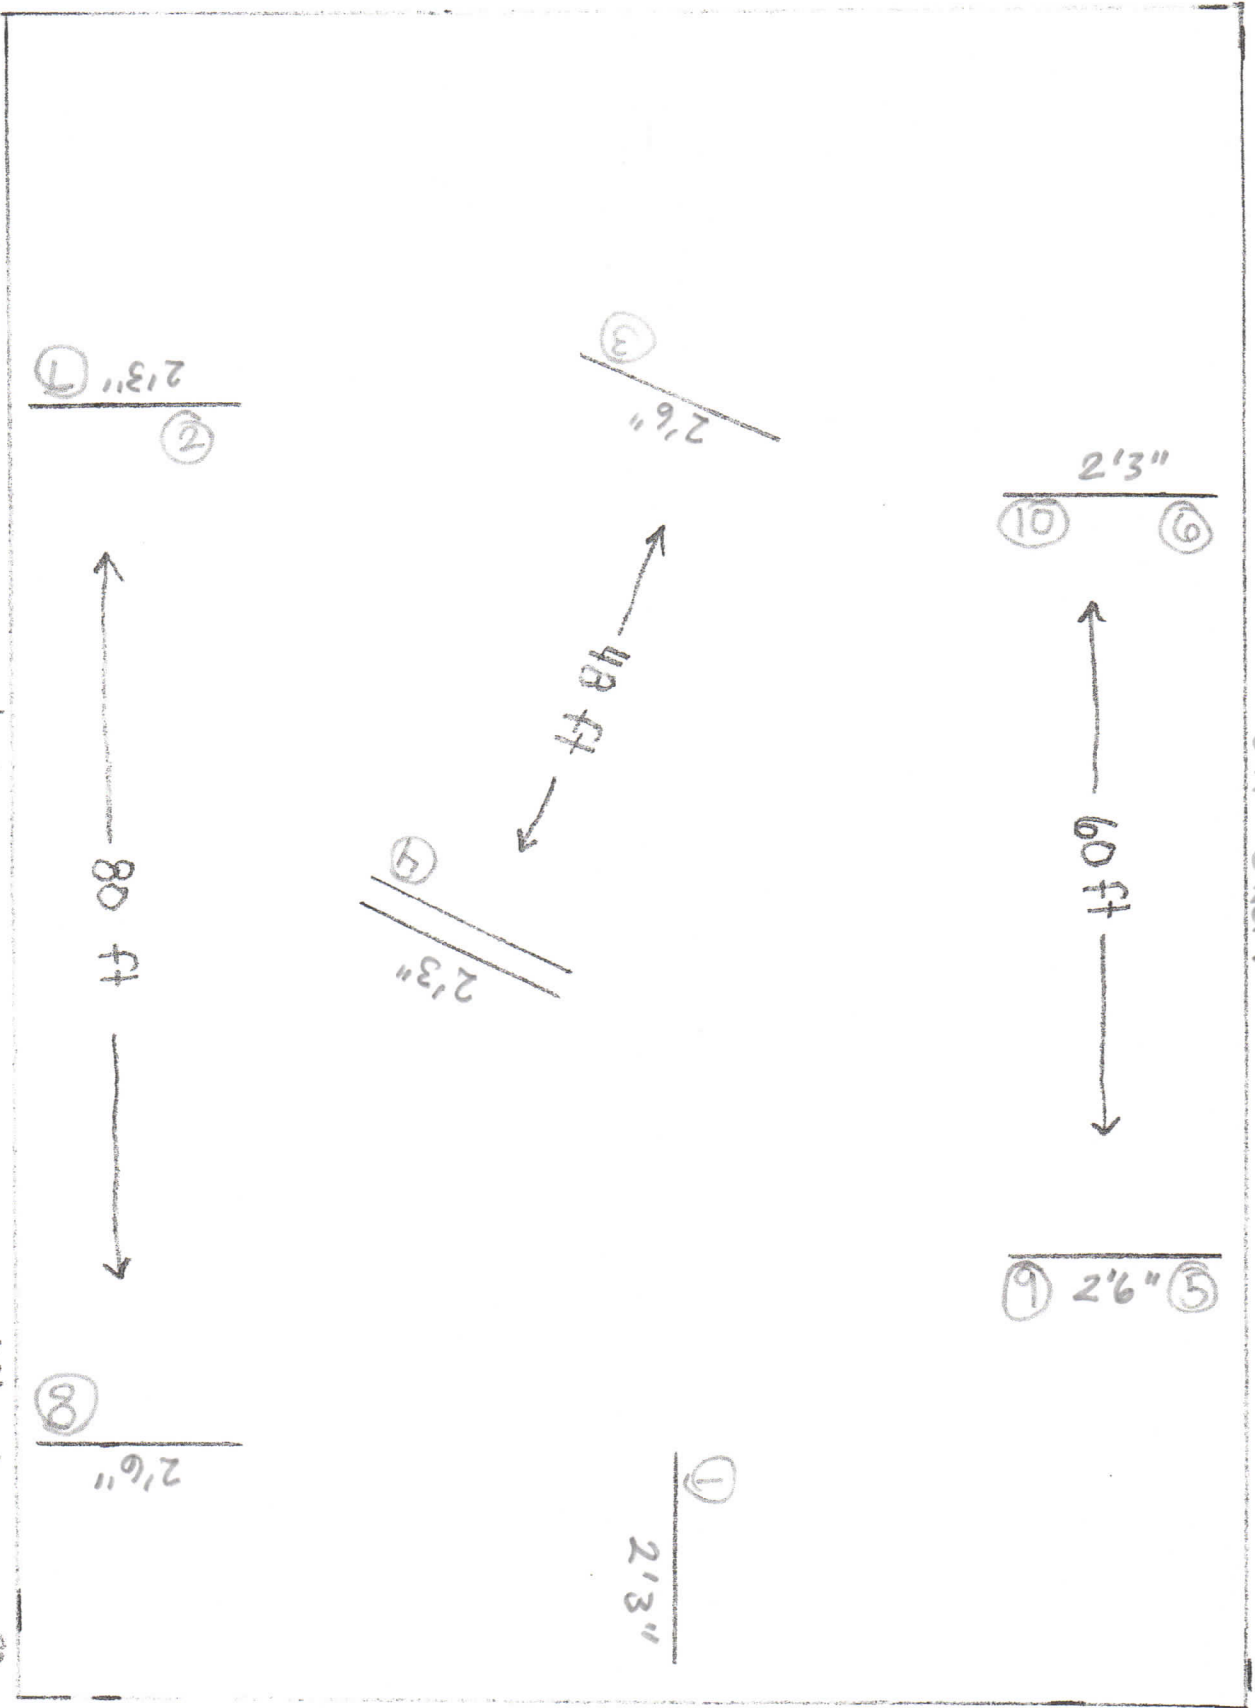

Please set course to fit your arena
jumps do not need to be against
arena walls/rails

*Double line is
an over

Jumpers Course 2 classes 43

2'3" - 2'6"

Not to Scale

Judge
Please film from here

*No jump off
*Not timed

of route

Please set course to fit your arena.
 Jumps do not need to be against arena walls/rails

*Double line is an oxer.

Jumpers Course 2 Class 4H
 2'3" - 2'6"

Not to scale

Judge
 Please film from here

* No jump off
 * Not timed

Please set course to fit your arena
 jumps do not need to be against
 arena walls/rails

* Double line is
 an over.

Jumpers Course 3 Class 45

2'3" - 2'6"

Not to scale

Judge
 please film from here

* No jump off
 * Not timed