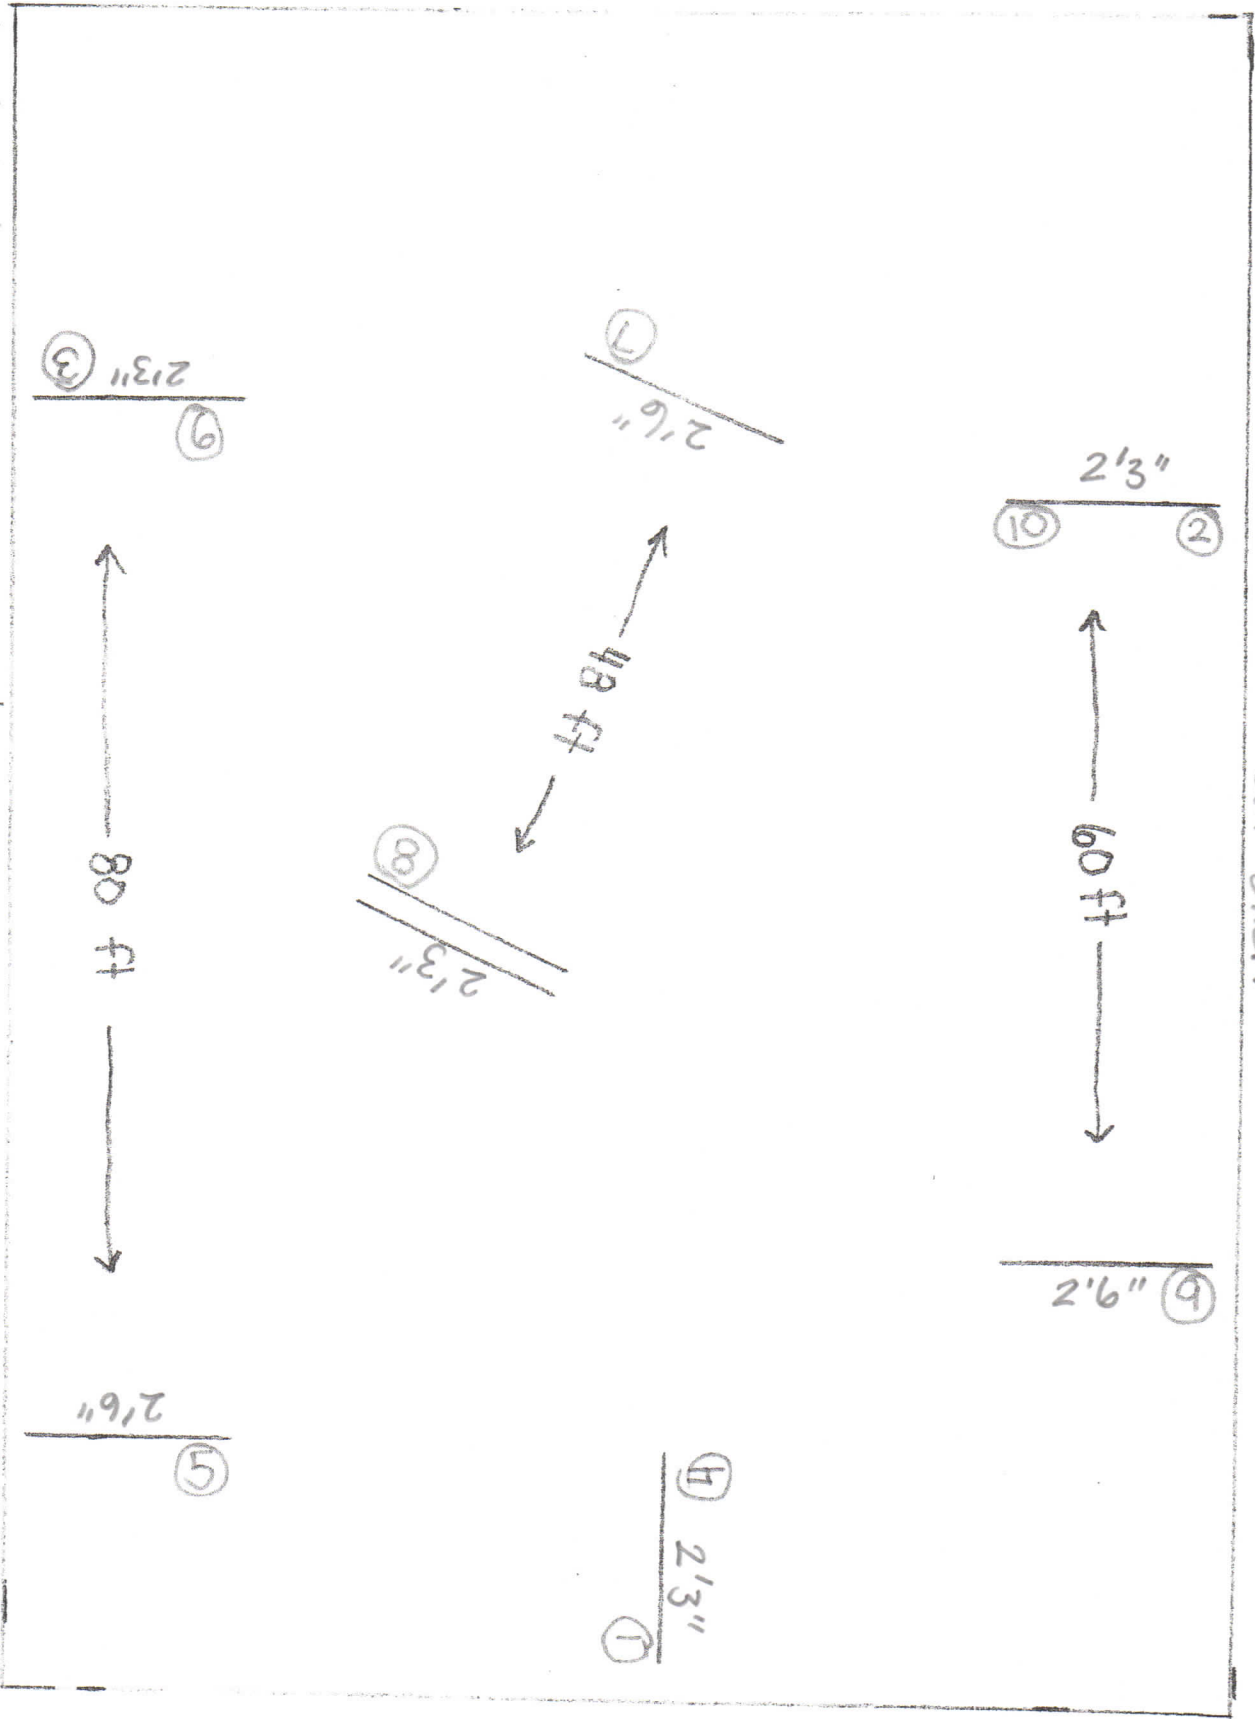

Please set course to fit your arena
jumps do not need to be against
arena walls/rails

*Double line is
an over

Jumpers Course 2 classes 43

2'3" - 2'6"

Not to Scale

Judge
Please film from here

*No jump off
*Not timed

of route

Please set course to fit your arena.
 Jumps do not need to be against arena walls/rails

*Double line is an oxer.

Jumpers Course 2 Class 4H
 2'3" - 2'6"

Not to scale

Judge
 Please film from here

* No jump off
 * Not timed

Please set course to fit your arena
 jumps do not need to be against
 arena walls/rails

* Double line is
 an over.

Jumpers Course 3 Class 45

2'3" - 2'6"

Not to scale

Judge
 please film from here

* No jump off
 * Not timed