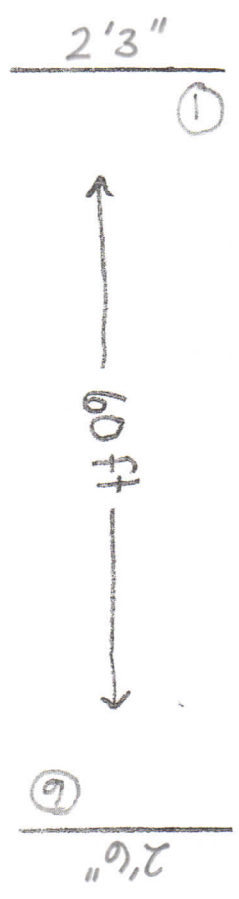

Please set course to fit your arena
jumps do not need to be against
arena walls/rails

*Double line is
an over

Jumpers Course 2 classes 43

2'3" - 2'6"

Not to Scale

Judge
Please film from here

*No jump off
*Not timed

of route

Please set course to fit your arena.
 Jumps do not need to be against arena walls/rails

*Double line is an oxer.

Jumpers Course 2 Class 4H
 2'3" - 2'6"

Not to scale

Judge
 Please film from here

* No jump off
 * Not timed

Please set course to fit your arena
 jumps do not need to be against
 arena walls/rails

* Double line is
 an over.

Jumpers Course 3 Class 45

2'3" - 2'6"

Not to scale

Judge
 please film from here

* No jump off
 * Not timed