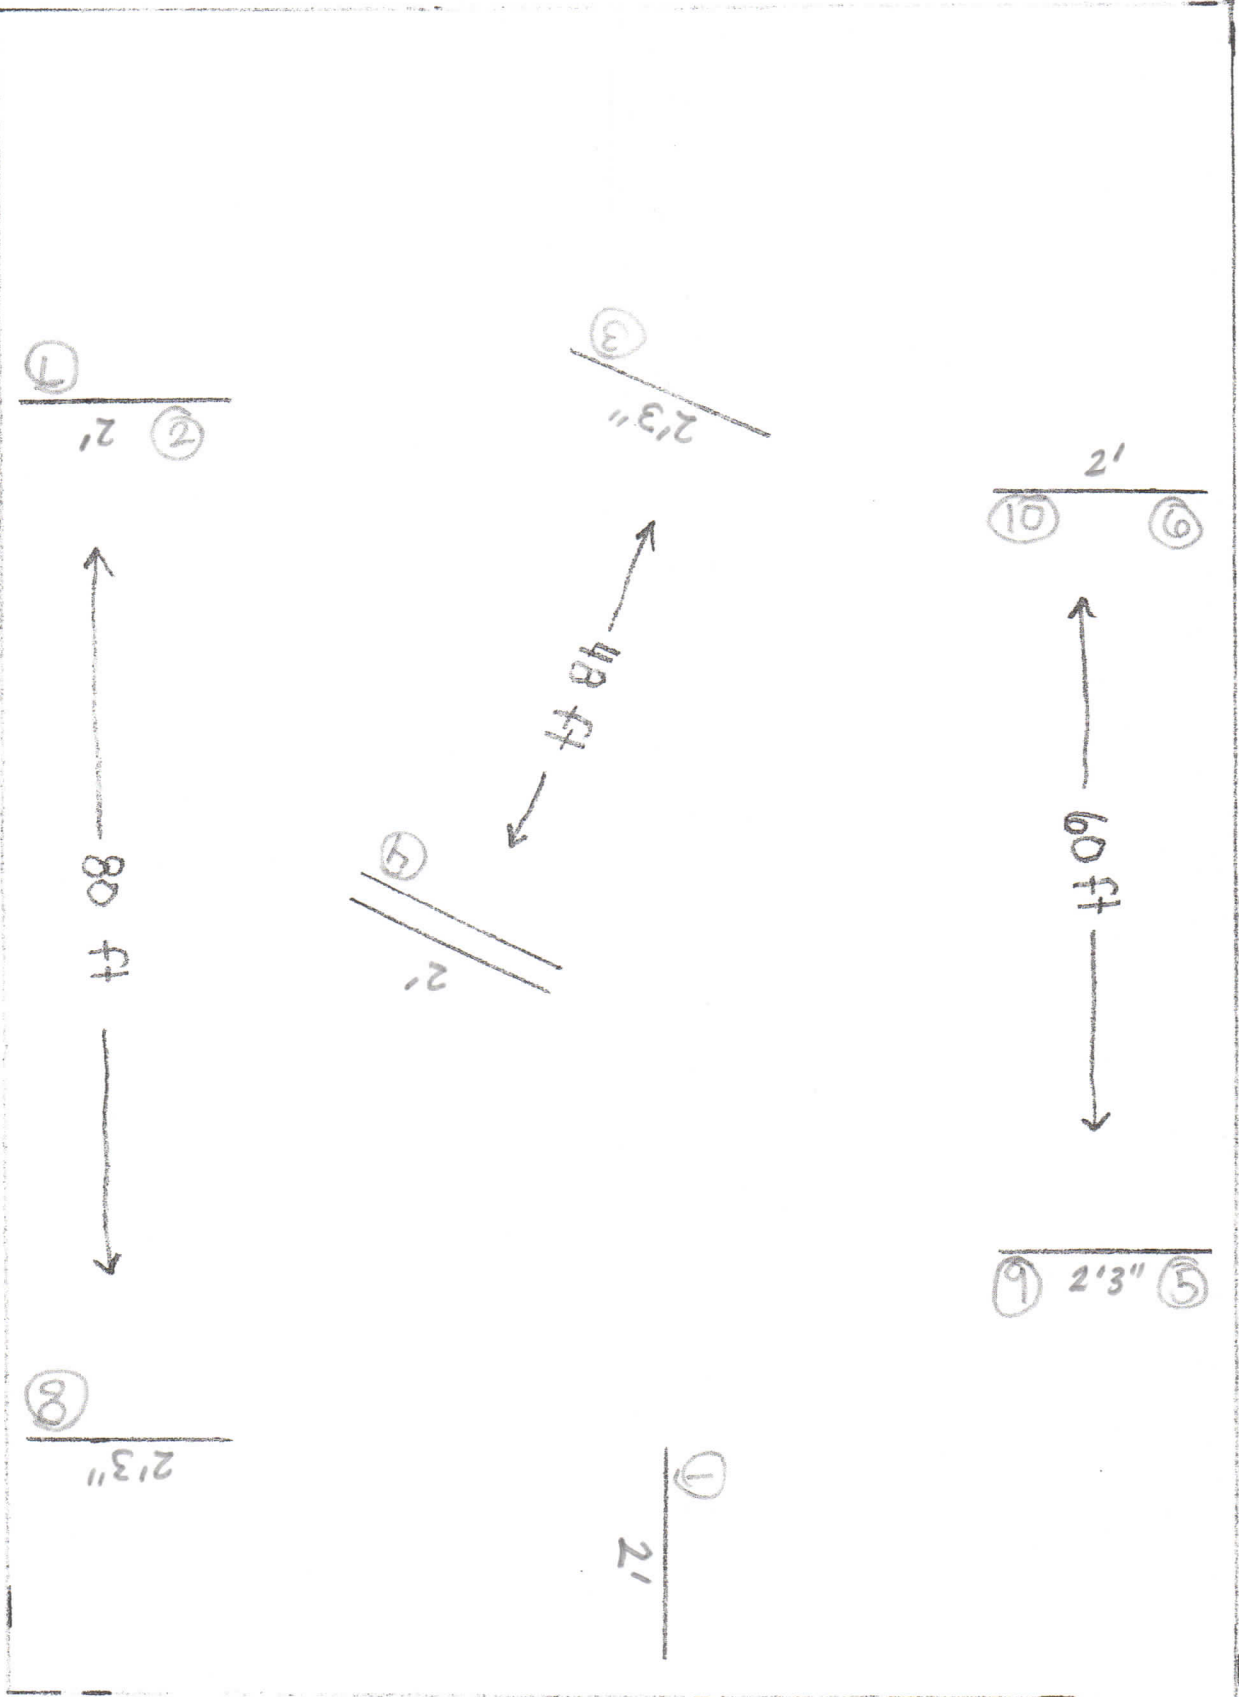

Please set course to fit your arena
 Jumps do not need to be against
 arena walls/rails

* Double line is
 an oxer.

Jumpers Course 1 Classes 4D
 2'-2'3"

Not to Scale

Judge
 please film from here

* No jump off
 * Not timed

Please set course to fit your arena
Jumps do not need to be against
arena walls/rails

* Double line is an
over.

Jumpers Course 2 Class 41

21-2'3"//11

Not to scale

Judge
Please film from here

* No jump off
* Not timed

Please set course to fit your arena
 jumps do not need to be against
 arena walls/rails

* Double line is
 an oxer.

Jumpers Course 3 Class 42

2' - 2'3"

Not to scale

Judge
 Please film from here

* No jump off
 * Not timed