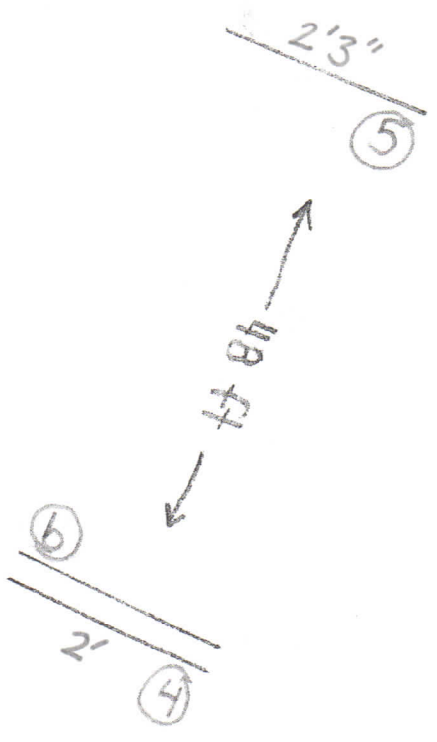

Please set course to fit your arena
 Jumps do not need to be against
 arena walls/rails

* Double line is
 an oxer.

Jumpers Course 1 Classes 4D
 2'-2'3"

Not to Scale

Judge
 please film from here

* No jump off
 * Not timed

Please set course to fit your arena
Jumps do not need to be against
arena walls/rails

* Double line is an
over.

Jumpers Course 2 Class 41

21-2'3"//11

Not to scale

Judge
Please film from here

* No jump off
* Not timed

Please set course to fit your arena
 jumps do not need to be against
 arena walls/rails

* Double line is
 an oxer.

Jumpers Course 3 Class 42

2' - 2'3"

Not to scale

Judge
 Please film from here

* No jump off
 * Not timed