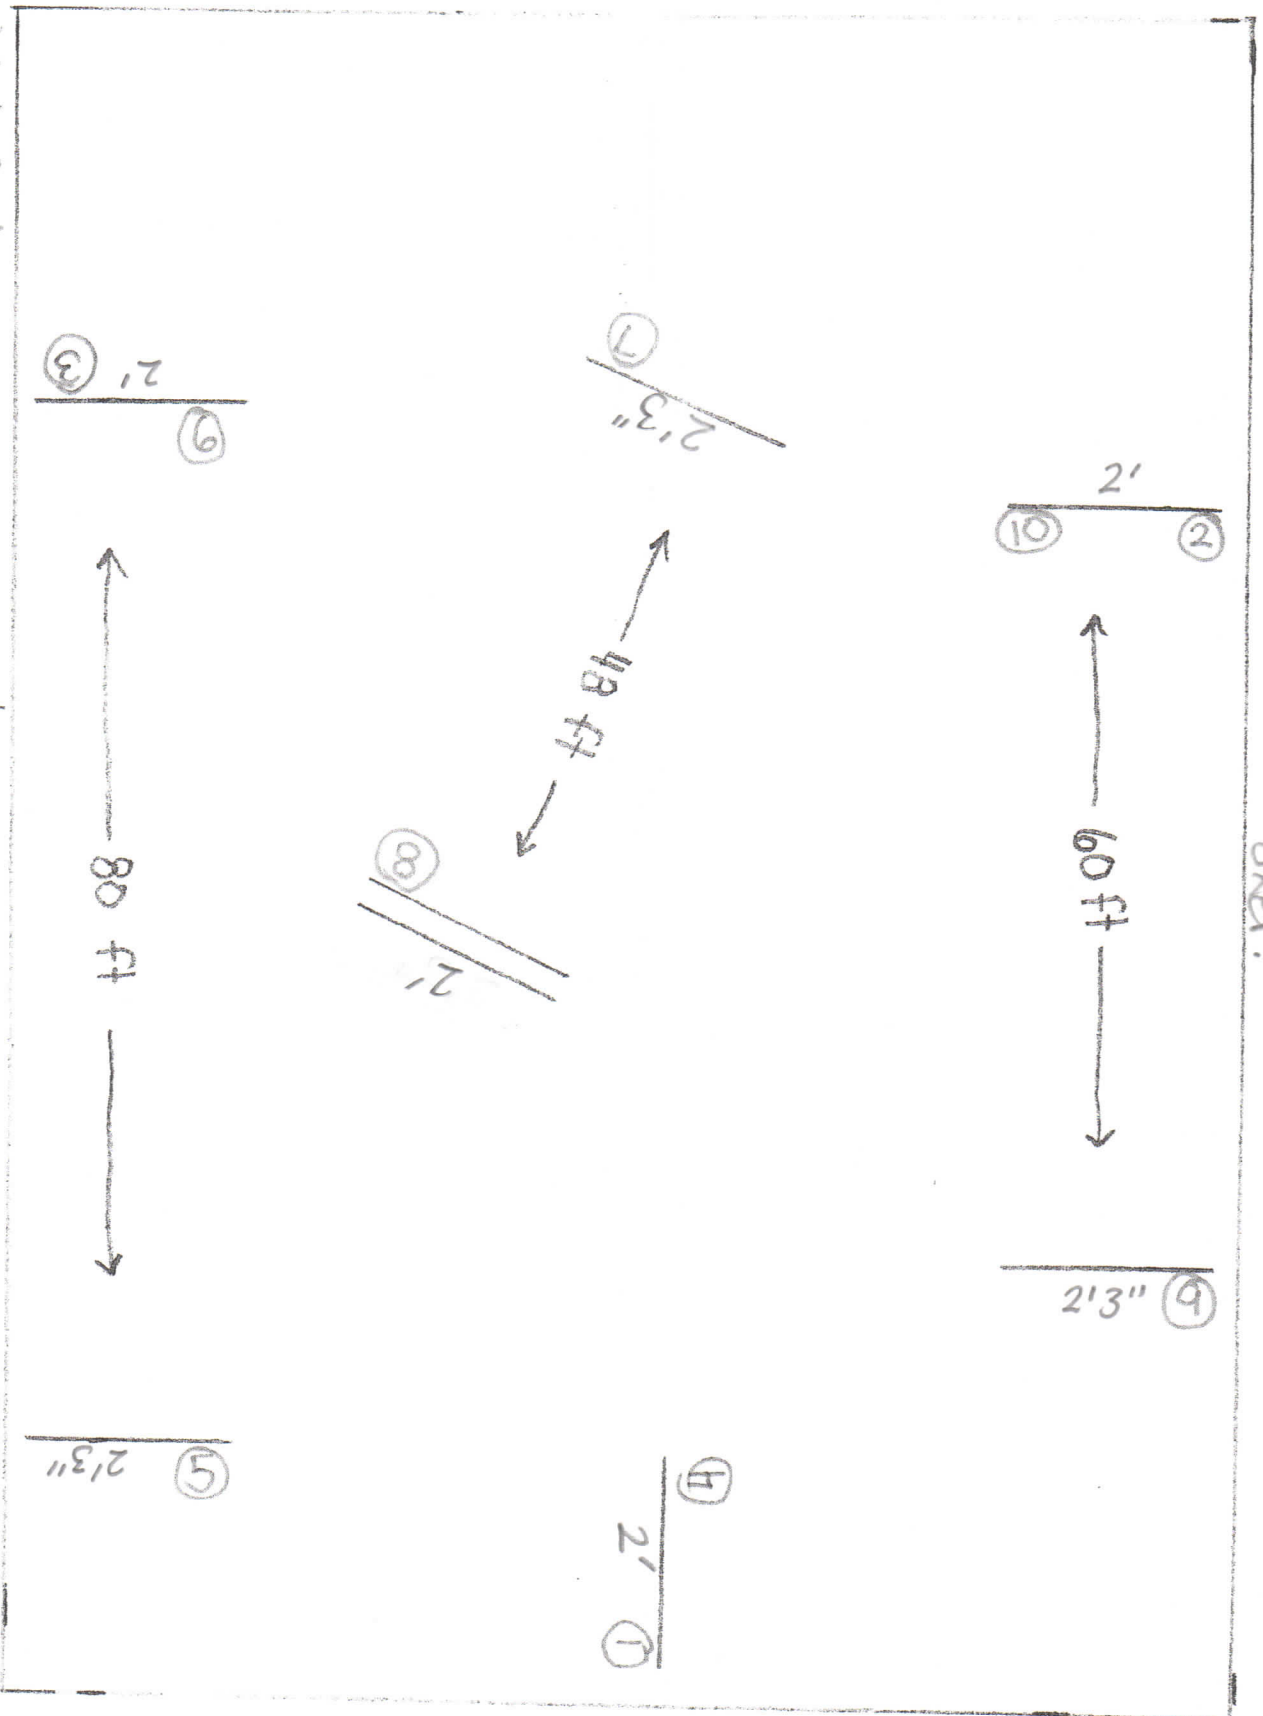

Please set course to fit your arena
 Jumps do not need to be against
 arena walls/rails

* Double line is
 an oxer.

Jumpers Course 1 Classes 4D
 2'-2'3"

Not to Scale

Judge
 please film from here

* No jump off
 * Not timed

Please set course to fit your arena
Jumps do not need to be against
arena walls/rails

* Double line is an
over.

Jumpers Course 2 Class 41

21-2'3"//11

Not to scale

Judge
Please film from here

* No jump off
* Not timed

Please set course to fit your arena
 jumps do not need to be against
 arena walls/rails

* Double line is
 an oxer.

Jumpers Course 3 Class 42

2' - 2'3"

Not to scale

Judge
 Please film from here

* No jump off
 * Not timed