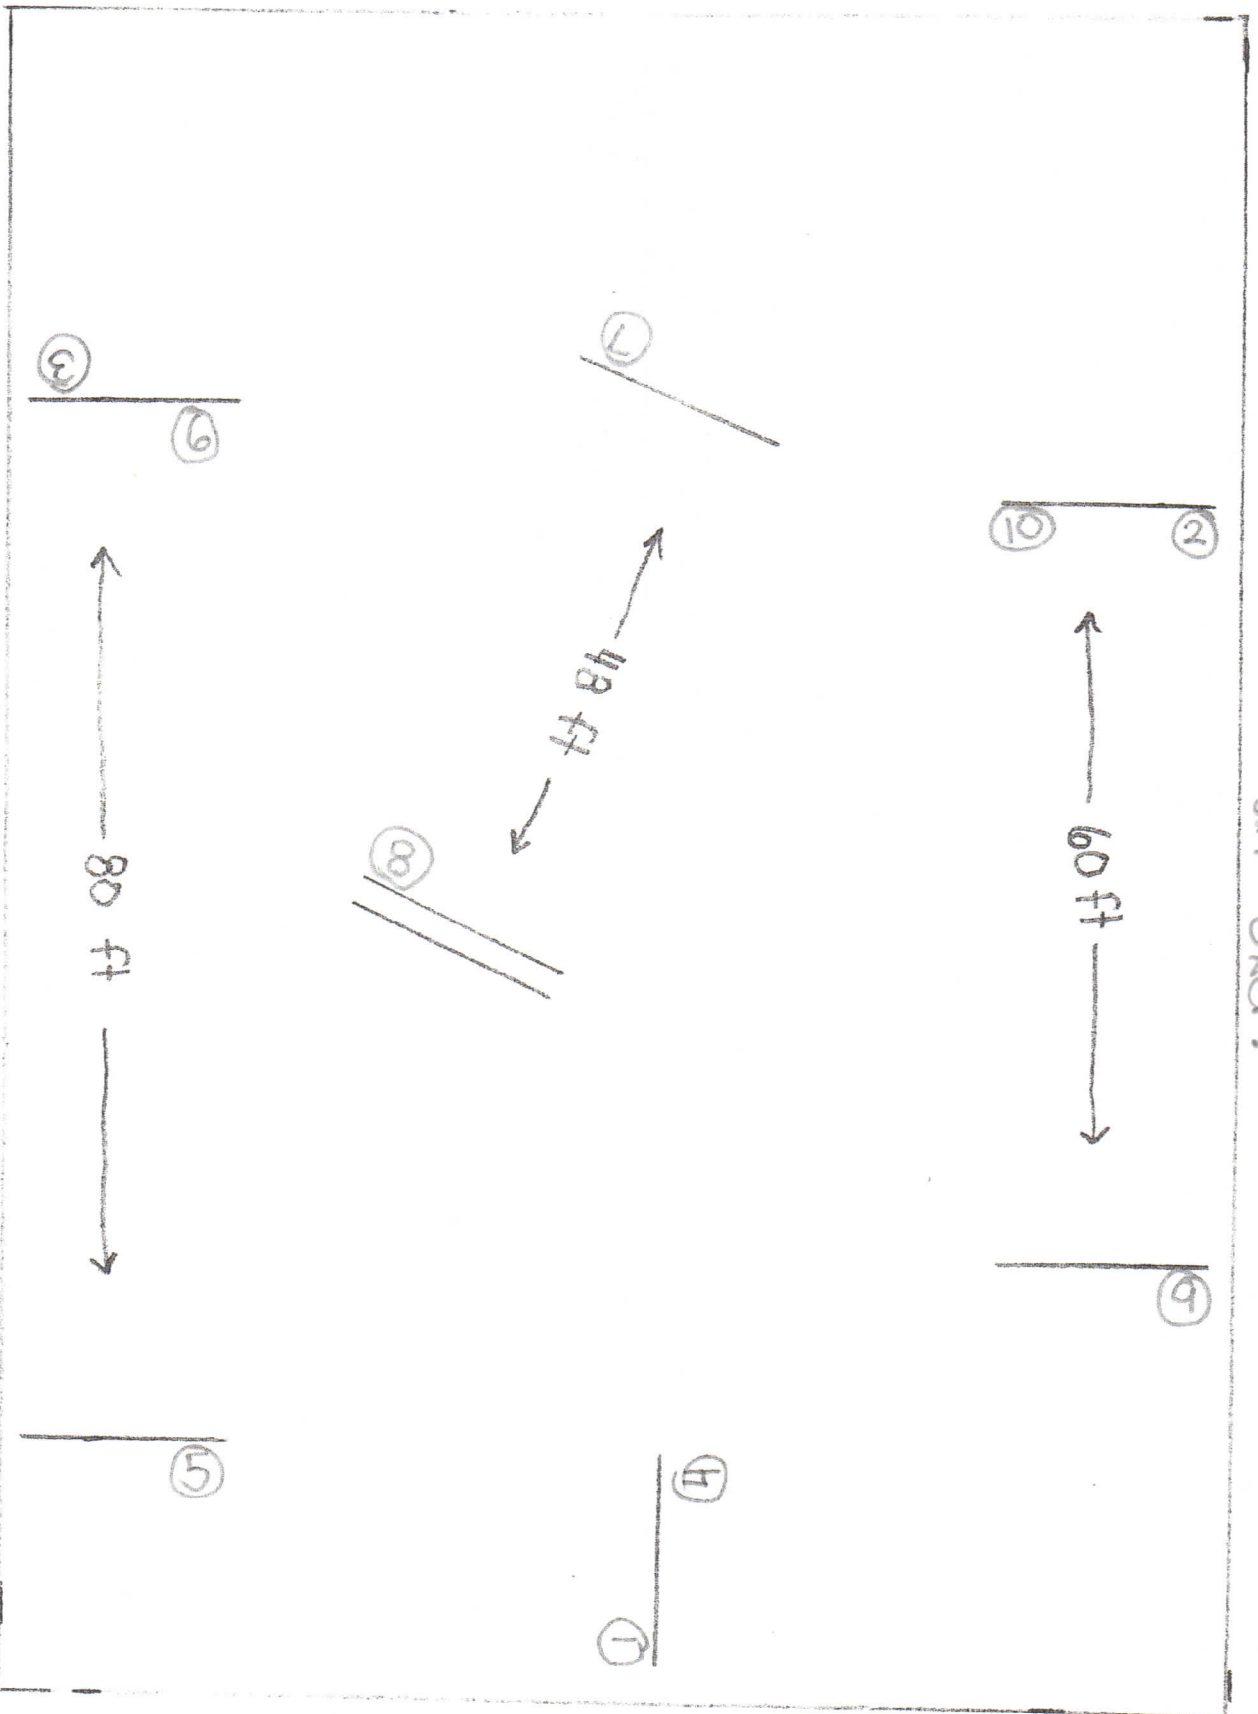

Please set course to fit your arena  
jumps do not need to be against  
arena walls/rails

Jumpers Course 1 Classes 37  
All fences set  
at 2'

Not to Scale

Judge  
Please film from here

\* No jump off  
\* Not timed

Please set course to fit your arena  
Jumps do not need to be against  
arena walls/rails

\* Double line is  
an oxer.

Jumpers Course 2 Class 38

All fences set at 2'

Not to scale

Judge  
Please film from here

\* No jump off  
\* Not timed

Please set course to fit your arena  
 jumps do not need to be against  
 arena walls/rails

\* Double line is  
 an OXER.  
 Jumpers Course 3 Class 39  
 All fences 2'

Not to scale