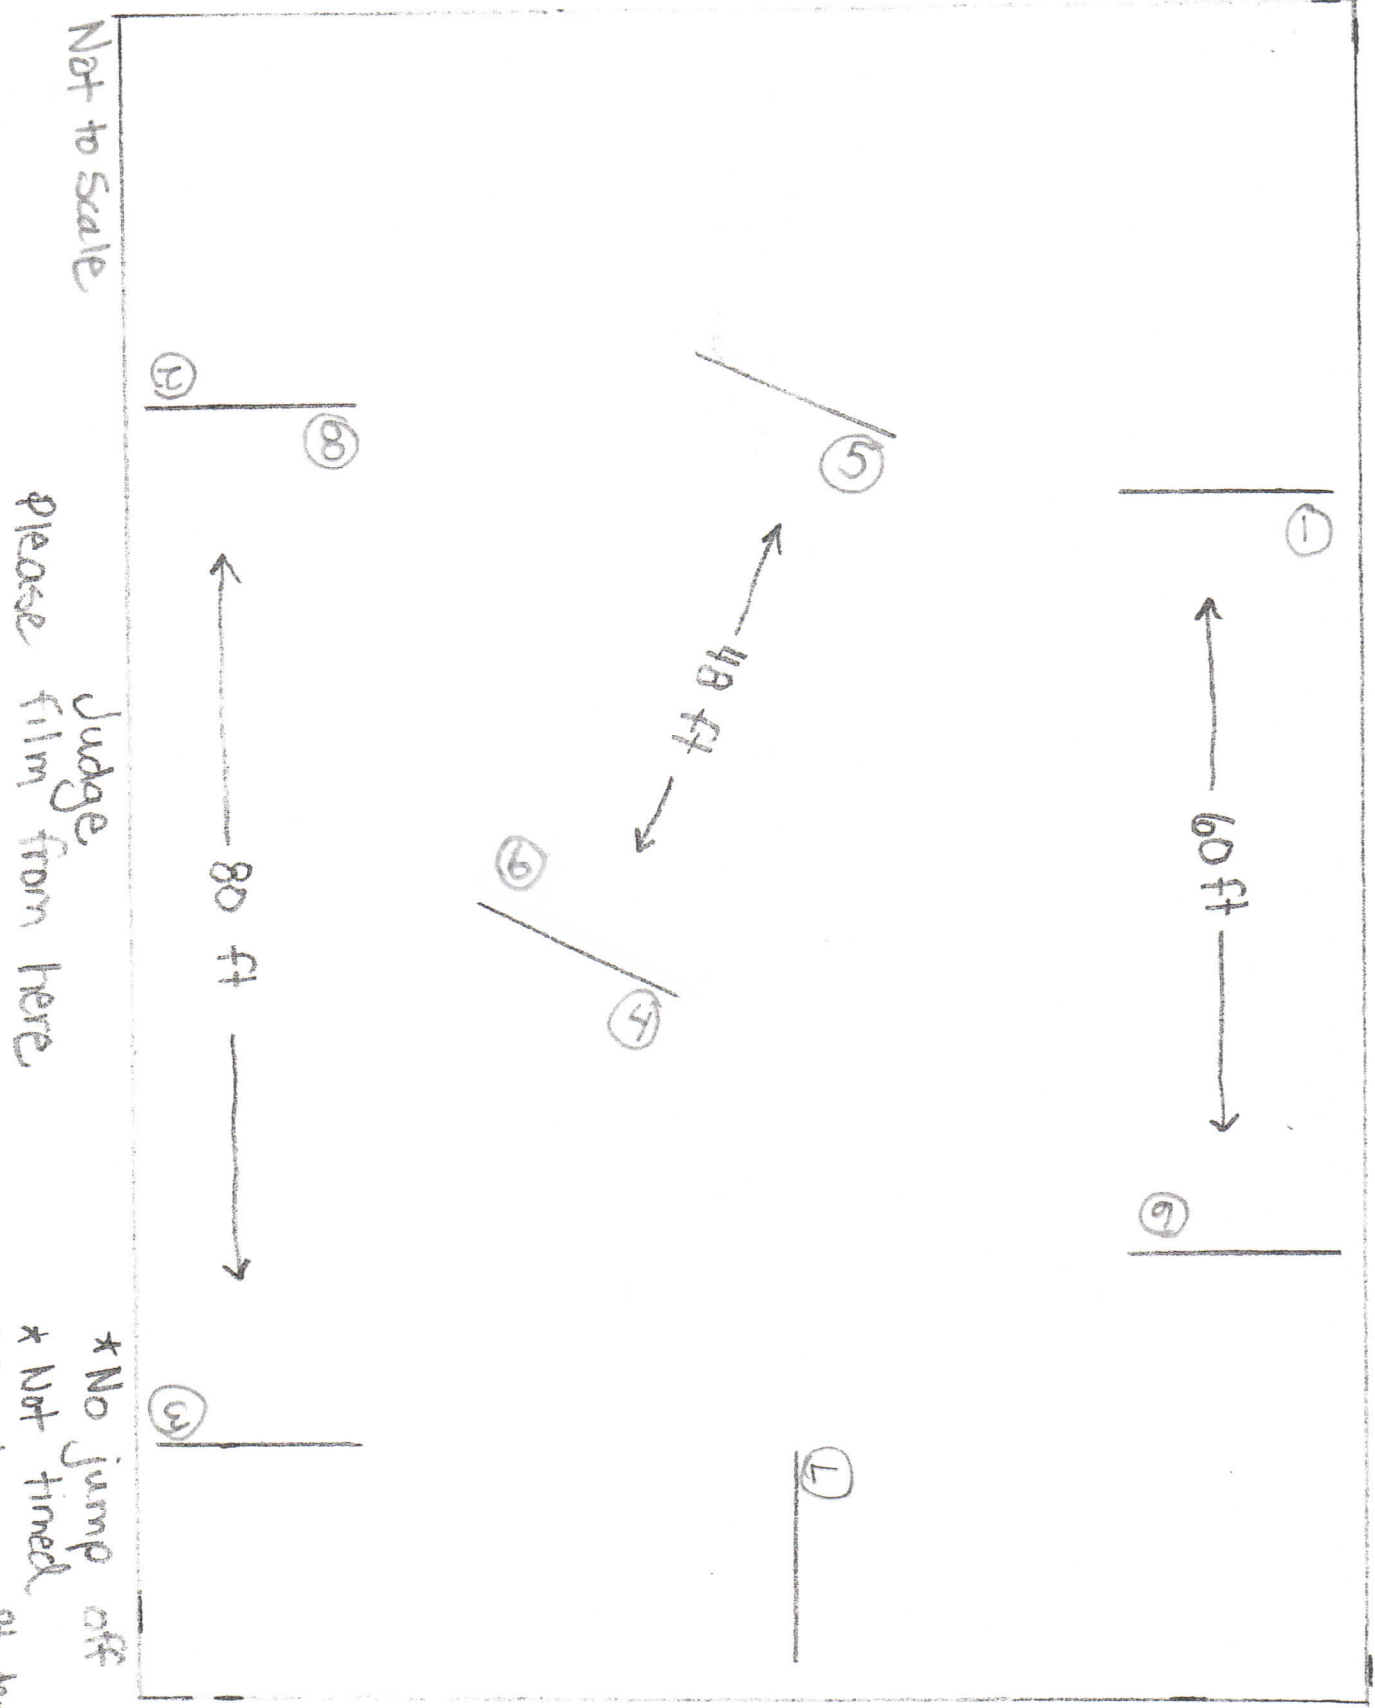

Please set course to fit your arena  
jumps do not need to be against  
arena walls/rails

Jumpers Course 1 Classes 37  
All fences set  
at 2'

Not to Scale

Judge  
Please film from here

\* No jump off  
\* Not timed

Please set course to fit your arena  
Jumps do not need to be against  
arena walls/rails

\* Double line is  
an oxer.

Jumpers Course 2 Class 38

All fences set at 2'

Not to scale

Judge  
Please film from here

\* No jump off  
\* Not timed

Please set course to fit your arena  
 jumps do not need to be against  
 arena walls/rails

\* Double line is  
 an OXER.  
 Jumpers Course 3 Class 39  
 All fences 2'

Not to scale