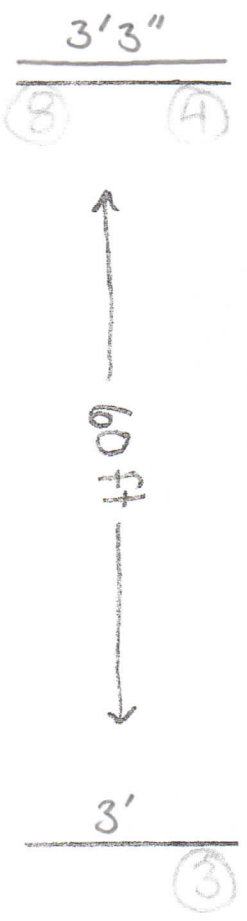

of horse direction

Please set course to fit your arena
jumps do not need to be against
arena walls/rails.

Combined Test Jump Courses
Classes 18 Grasshopper
All fences 18" X-rails

Not to scale

Judge
Please film from here

* No jump off
 * Not timed

by course director

Please set course to fit your arena
 Jumps do not need to be against
 arena walls/rails.

* Double line is
 an oxer

Combined Test Jump Courses
 Classes 20 Beg. Novice
 2'3" - 2'7"

Not to scale

Judge
 Please film from here

* No jump off
 * Not timed

at horse director

Please set course to fit your arena
 jumps do not need to be against
 arena walls/rails.

* Double line is
 an oxer

Combined Test Jump Courses
 Classes 21 Novice 2'7"-2'11"

Not to scale

Judge
 Please film from here

* No jump off
 * Not timed

SI horse director

Please set course to fit your arena
 Jumps do not need to be against
 arena walls/rails.

* Double line is an
 Oxer.

Combined Test Jump Courses
 Classes 22 Training 3'-3'3"