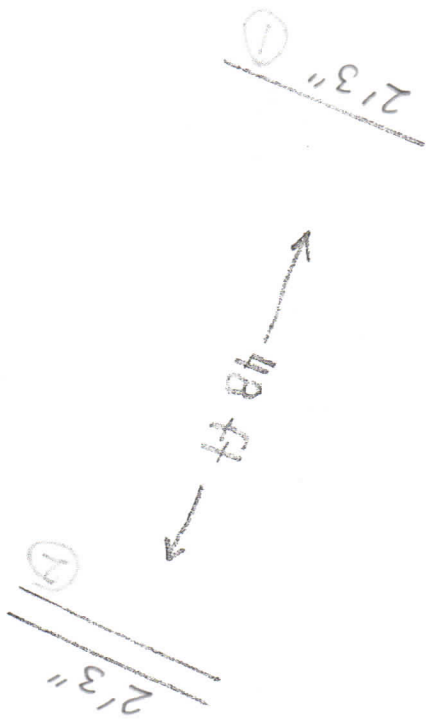

* No jump off
* Not timed

at Arena Director

Please set course to fit your arena
 jumps do not need to be against
 arena walls/rails.

Combined Test Jump Courses
 Classes 19 Starter 2'-2'3"

Not to scale

Judge
 Please film from here

* No jump off
 * Not timed

by course director

Please set course to fit your arena
 Jumps do not need to be against
 arena walls/rails.

* Double line is
 an oxer

Combined Test Jump Courses
 Classes 20 Beg. Novice
 2'3" - 2'7"