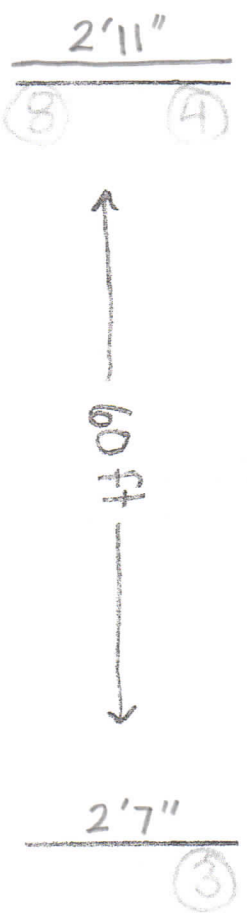

of horse direction

Please set course to fit your arena
jumps do not need to be against
arena walls/rails.

Combined Test Jump Courses
Classes 18 Grasshopper
All fences 18" X-rails

Not to scale

Judge
Please film from here

* No jump off
 * Not timed

by course director

Please set course to fit your arena
 Jumps do not need to be against
 arena walls/rails.

* Double line is
 an oxer

Combined Test Jump Courses
 Classes 20 Beg. Novice
 2'3" - 2'7"

Not to scale

Judge
 Please film from here

* No jump off
 * Not timed

at horse director

Please set course to fit your arena
 jumps do not need to be against
 arena walls/rails.

* Double line is
 an oxer

Combined Test Jump Courses
 Classes 21 Novice 2'7"-2'11"

Not to scale

Judge
 Please film from here

* No jump off
 * Not timed

SI horse director

Please set course to fit your arena
 Jumps do not need to be against
 arena walls/rails.

* Double line is an
 Oxer.

Combined Test Jump Courses
 Classes 22 Training 3'-3'3"