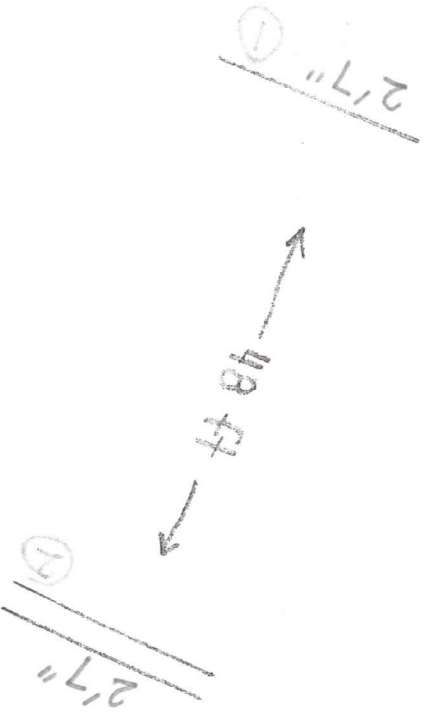

Not to scale

Judge
 Please film from here

* No jump off
 * Not timed

at horse director

Please set course to fit your arena
 jumps do not need to be against
 arena walls/rails.

* Double line is
 an oxer

Combined Test Jump Courses
 Classes 21 Novice 2'7"-2'11"

Not to scale

Judge
 Please film from here

* No jump off
 * Not timed

SI horse director

Please set course to fit your arena
 Jumps do not need to be against
 arena walls/rails.

* Double line is an
 Oxer.

Combined Test Jump Courses
 Classes 22 Training 3'-3'3"