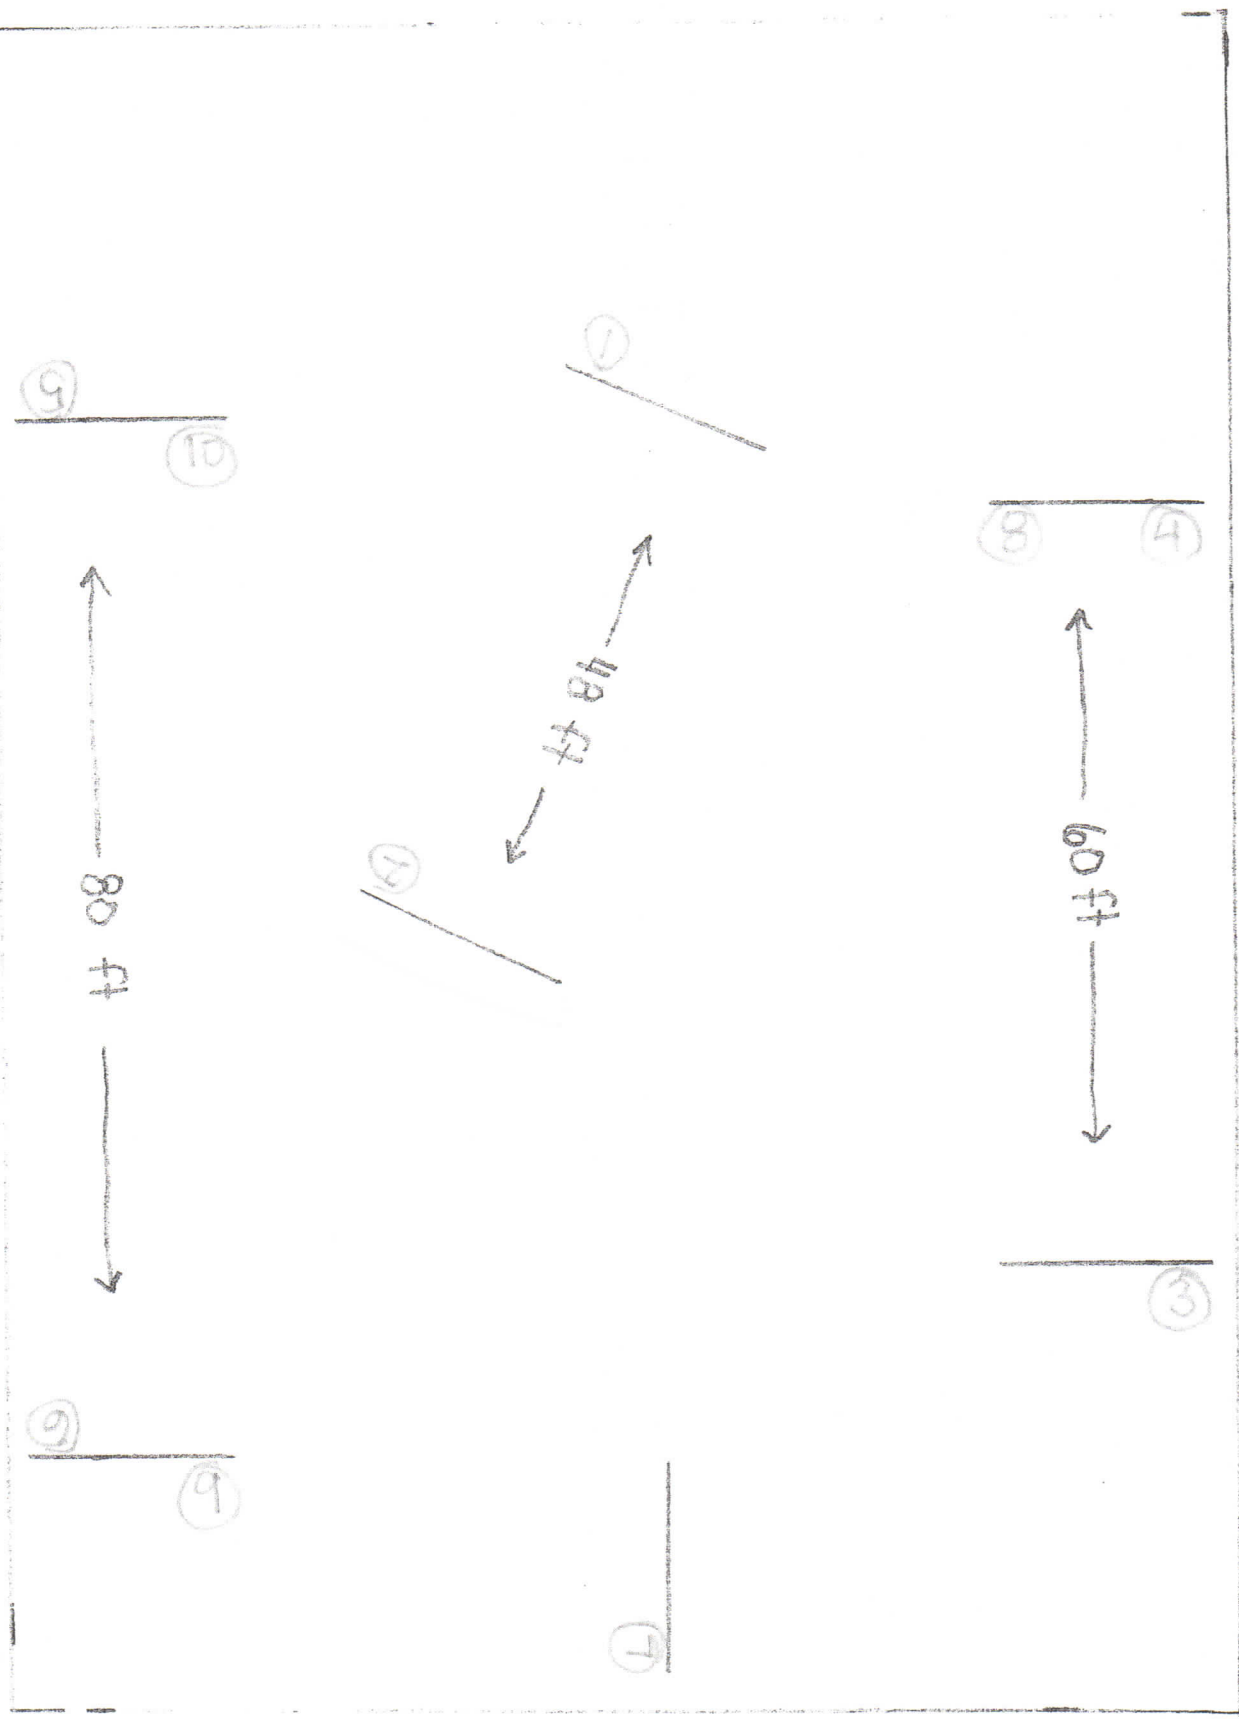

Please set course to fit your arena
Jumps do not need to be against
arena walls/rails.

Combined Test Jump Courses
Class 17 Trot-A-Pole

Not to scale

Judge from here
Please film from here

* No jump off
* Not timed

of horse direction

Please set course to fit your arena
jumps do not need to be against
arena walls/rails.

Combined Test Jump Courses
Classes 18 Grasshopper
All fences 18" X-rails

Not to scale

Judge
Please film from here