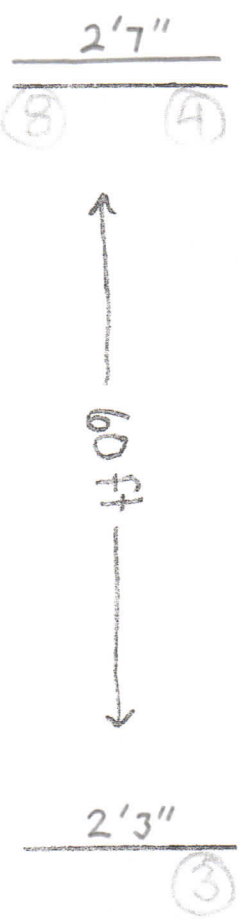

of horse direction

Please set course to fit your arena
jumps do not need to be against
arena walls/rails.

Combined Test Jump Courses
Classes 18 Grasshopper
All fences 18" X-rails

Not to scale

Judge
Please film from here

* No jump off
* Not timed

at Arena Director

Please set course to fit your arena
 jumps do not need to be against
 arena walls/rails.

Combined Test Jump Courses
 Classes 19 Starter 2'-2'3"

Not to scale

Judge
 Please film from here

* No jump off
 * Not timed

by course director

Please set course to fit your arena
 Jumps do not need to be against
 arena walls/rails.

* Double line is
 an oxer

Combined Test Jump Courses
 Classes 20 Beg. Novice
 2'3" - 2'7"

Not to scale

Judge
 Please film from here

* No jump off
 * Not timed

at horse director

Please set course to fit your arena
 jumps do not need to be against
 arena walls/rails.

* Double line is
 an oxer

Combined Test Jump Courses
 Classes 21 Novice 2'7"-2'11"