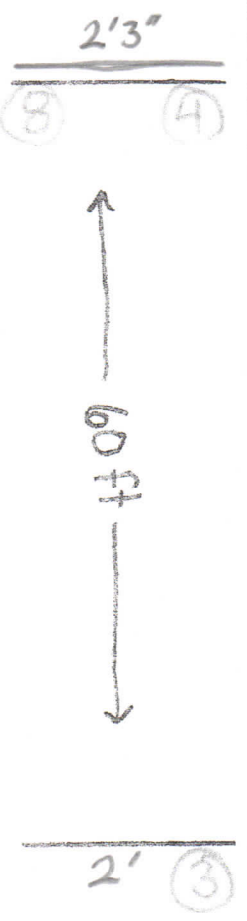

Please set course to fit your arena
Jumps do not need to be against
arena walls/rails.

Combined Test Jump Courses
Class 17 Trot-A-Pole

Not to scale

Judge from here
Please film from here

* No jump off
* Not timed

of horse direction

Please set course to fit your arena
jumps do not need to be against
arena walls/rails.

Combined Test Jump Courses
Classes 18 Grasshopper
All fences 18" X-rails

Not to scale

Judge
Please film from here

* No jump off
* Not timed

at Arena Director

Please set course to fit your arena
 jumps do not need to be against
 arena walls/rails.

Combined Test Jump Courses
 Classes 19 Starter 2'-2'3"

Not to scale

Judge
 Please film from here

* No jump off
 * Not timed

by course director

Please set course to fit your arena
 Jumps do not need to be against
 arena walls/rails.

* Double line is
 an oxer

Combined Test Jump Courses
 Classes 20 Beg. Novice
 2'3" - 2'7"