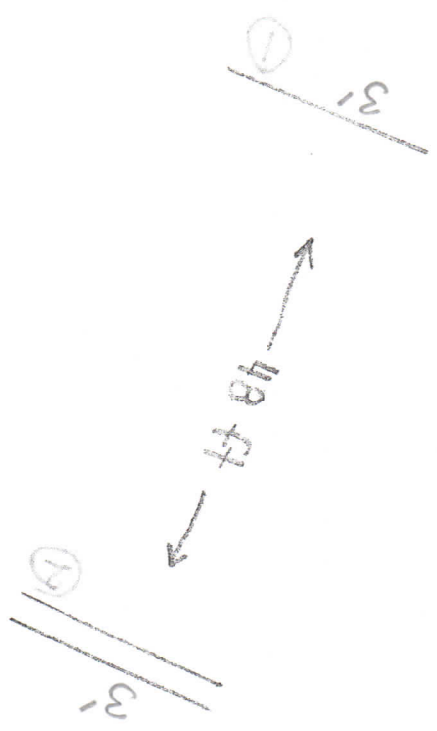

Not to scale

Judge
 Please film from here

* No jump off
 * Not timed

at horse director

Please set course to fit your arena
 jumps do not need to be against
 arena walls/rails.

* Double line is
 an oxer

Combined Test Jump Courses
 Classes 21 Novice 2'7"-2'11"

Not to scale

Judge
 Please film from here

* No jump off
 * Not timed

SI horse director

Please set course to fit your arena
 Jumps do not need to be against
 arena walls/rails.

* Double line is an
 Oxer.

Combined Test Jump Courses
 Classes 22 Training 3'-3'3"